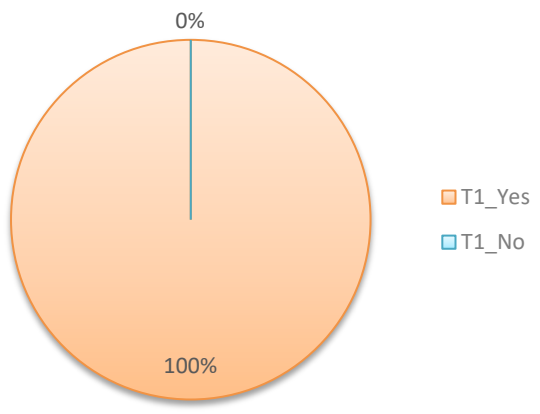

T1?

Intensity

Highest Signal