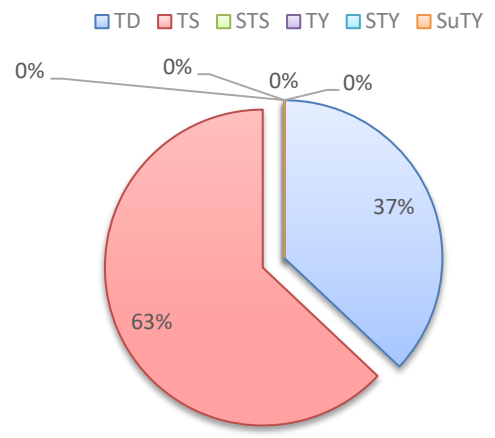

T1?

Intensity

Highest Signal