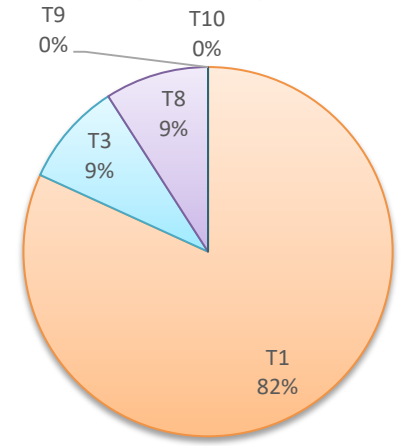

NOTE: Participants will NOT get any bonus if they submitted their forecasts within 3 hours before the T1 issuing time even if their submissions were the first 10 earliest.

T1?

Intensity

Highest Signal

T1 Game Results		2017 ACCUMULATED		NO. OF PARTICIPANTS		27		23	
RANK	LAST RANK	RISE/FALL	NAME	ROUND	ACCUMULATED SCORE	MERBOK (1702, 04W) ROUND SCORE	MERBOK (1702, 04W) SUBTOTAL	TALAS (1704, 06W) ROUND SCORE	TALAS (1704, 06W) SUBTOTAL
1	2	▲ 1	alex hui	2	104.25	84.25	84.25	20.00	104.25
2	11	▲ 9	蘿莉愛蜜莉	2	93.23	73.23	73.23	20.00	93.23
3	1	▼ 2	Kel	2	88.38	88.38	88.38	0.00	88.38
4	16	▲ 12	Tommyckw2	2	88.28	68.28	68.28	20.00	88.28
5	3	▼ 2	CR 國師	1	83.25	83.25	83.25	N/A	83.25
6	4	▼ 2	Sunny	1	78.73	78.73	78.73	N/A	78.73
7	5	▼ 2	Brian Siu	1	78.65	78.65	78.65	N/A	78.65
8	6	▼ 2	謙神愛DEREK	1	78.00	78.00	78.00	N/A	78.00
9	7	▼ 2	Shawn Yu	2	77.46	77.46	77.46	0.00	77.46
10	8	▼ 2	mindulle	1	77.25	77.25	77.25	N/A	77.25
11	9	▼ 2	adrianou0328	1	76.25	76.25	76.25	N/A	76.25
12	10	▼ 2	(...)	2	74.25	74.25	74.25	0.00	74.25
13	23	▲ 10	Mikuhare	2	72.24	52.24	52.24	20.00	72.24
14	12	▼ 2	Johnny	1	71.94	71.94	71.94	N/A	71.94
15	13	▼ 2	yuonchitisachild	1	69.75	69.75	69.75	N/A	69.75
16	14	▼ 2	Wai Leung	1	69.53	69.53	69.53	N/A	69.53
17	15	▼ 2	Yu On Chit	1	68.52	68.52	68.52	N/A	68.52
18	17	▼ 1	RT	1	64.28	64.28	64.28	N/A	64.28
19	18	▼ 1	Kenneth Chan	2	60.00	60.00	60.00	0.00	60.00
20	19	▼ 1	Avis Wong	2	59.25	59.25	59.25	0.00	59.25
21	20	▼ 1	kongcheung	1	58.50	58.50	58.50	N/A	58.50
22	21	▼ 1	Winson Wong	1	55.75	55.75	55.75	N/A	55.75
23	25	▲ 2	Pro-IW	2	54.60	34.60	34.60	20.00	54.60
24	22	▼ 2	SunnyMan111	2	53.88	53.88	53.88	0.00	53.88
25	24	▼ 1	typhoonholics	1	41.60	41.60	41.60	N/A	41.60
26	27	▲ 1	Charlotte Sheng	2	40.00	20.00	20.00	20.00	40.00
27	26	▼ 1	ng	1	30.13	30.13	30.13	N/A	30.13
28	N/A	N/A	LHY	1	20.00	N/A	0.00	20.00	20.00
28	N/A	N/A	Ratatouille	1	20.00	N/A	0.00	20.00	20.00
28	N/A	N/A	kutartrain	1	20.00	N/A	0.00	20.00	20.00
28	N/A	N/A	Bill Cheng	1	20.00	N/A	0.00	20.00	20.00
28	N/A	N/A	慕容紫英	1	20.00	N/A	0.00	20.00	20.00
28	N/A	N/A	amber	1	20.00	N/A	0.00	20.00	20.00
34	N/A	N/A	henrykuanZ	1	0.00	N/A	0.00	0.00	0.00
34	N/A	N/A	jacky	1	0.00	N/A	0.00	0.00	0.00
34	N/A	N/A	waterbottle	1	0.00	N/A	0.00	0.00	0.00
34	N/A	N/A	Nanmadol 南瑪都	1	0.00	N/A	0.00	0.00	0.00
34	N/A	N/A	MICKEY	1	0.00	N/A	0.00	0.00	0.00