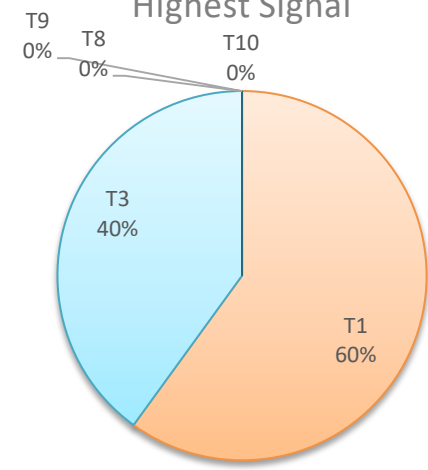

Highest Signal