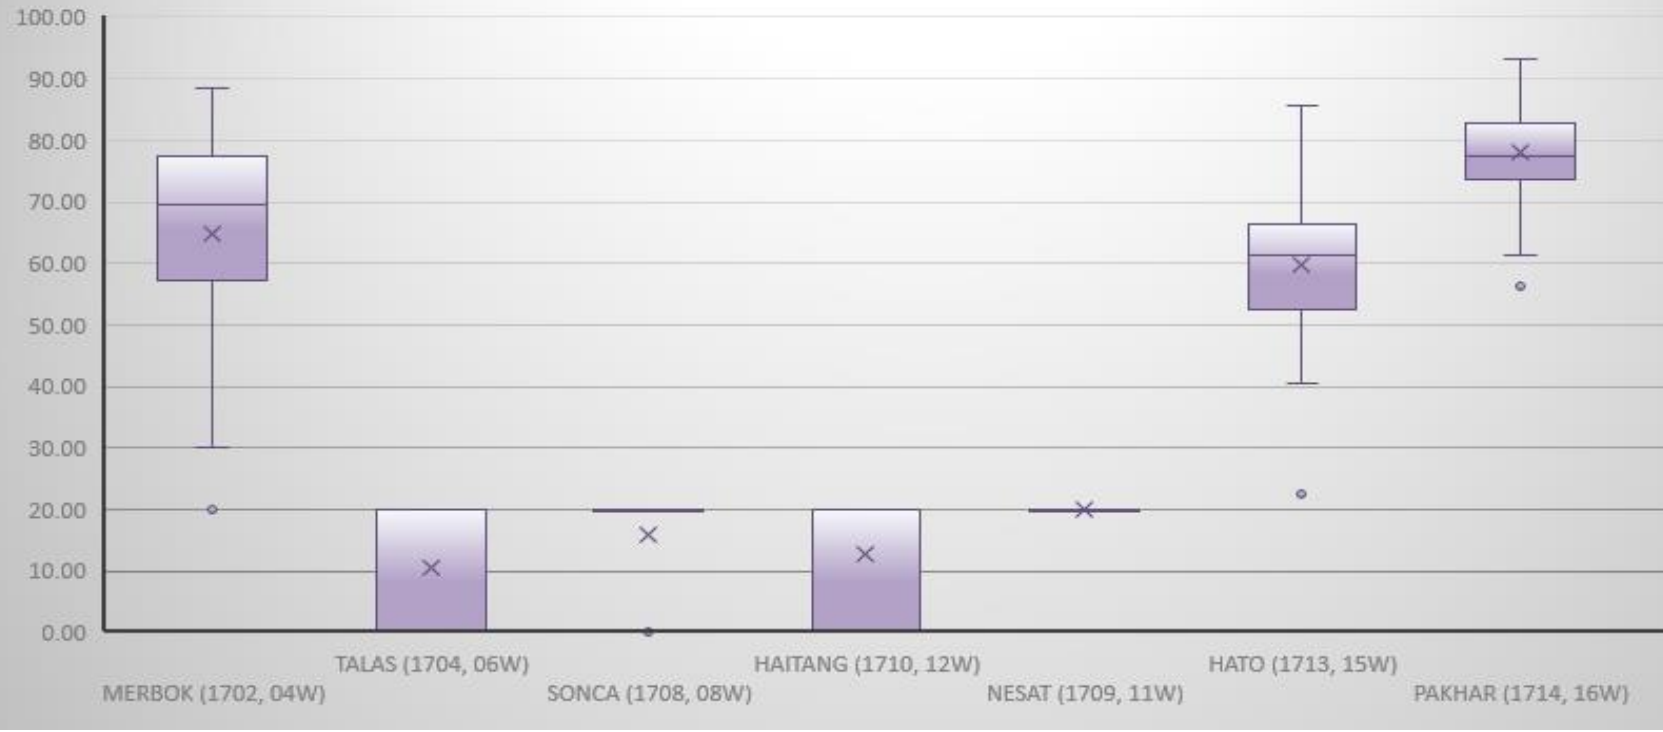

Score Distribution (by TC)

T1 Game Results		2017 ACCUMULATED		27		23		24		19			
NO. OF PARTICIPANTS													
RANK	LAST RANK	RISE/FALL	NAME	ROUND	ACCUMULATED SCORE	MERBOK (1702, 04W) ROUND SCORE	MERBOK (1702, 04W) SUBTOTAL	TALAS (1704, 06W) ROUND SCORE	TALAS (1704, 06W) SUBTOTAL	SONCA (1708, 08W) ROUND SCORE	SONCA (1708, 08W) SUBTOTAL	HAITANG (1710, 12W) ROUND SCORE	HAITANG (1710, 12W) SUBTOTAL
1	1	0	蘿莉愛蜜莉	7	301.51	73.23	73.23	20.00	93.23	20.00	113.23	20.00	133.23
2	2	0	adrianou0328	6	281.78	76.25	76.25	N/A	76.25	0.00	76.25	20.00	96.25
3	4	1	mindulle	4	262.90	77.25	77.25	N/A	77.25	20.00	97.25	N/A	97.25
4	6	2	winner	6	246.78	59.25	59.25	0.00	59.25	20.00	79.25	N/A	79.25
5	7	2	him8212	4	238.85	78.00	78.00	N/A	78.00	0.00	78.00	N/A	78.00
6	13	7	Kenneth Chan	7	230.65	60.00	60.00	0.00	60.00	20.00	80.00	0.00	80.00
7	10	3	Bill Cheng	6	222.28	N/A	0.00	20.00	20.00	20.00	40.00	20.00	60.00
8	9	1	alex hui	5	222.03	84.25	84.25	20.00	104.25	20.00	124.25	N/A	124.25
9	11	2	kutartrain	6	219.03	N/A	0.00	20.00	20.00	20.00	40.00	20.00	60.00
10	8	2	Mikuhare	6	218.84	52.24	52.24	20.00	72.24	20.00	92.24	N/A	92.24
11	12	1	typhoonholics	5	218.20	41.60	41.60	N/A	41.60	20.00	61.60	20.00	81.60
12	14	2	Pro-IW	7	198.48	34.60	34.60	20.00	54.60	20.00	74.60	20.00	94.60
13	16	3	henrykuan	6	196.38	N/A	0.00	0.00	0.00	0.00	0.00	20.00	20.00
14	3	11	CR國師部署十二道黃符強	3	185.97	83.25	83.25	N/A	83.25	20.00	103.25	N/A	103.25
15	18	3	Hoho	4	176.43	N/A	0.00	N/A	0.00	20.00	20.00	N/A	20.00
16	5	11	Shawn Yu	6	171.71	77.46	77.46	0.00	77.46	20.00	97.46	0.00	97.46
17	23	4	慕容紫英	5	152.28	N/A	0.00	20.00	20.00	20.00	40.00	20.00	60.00
18	22	4	颱風迷	5	151.72	N/A	0.00	N/A	0.00	20.00	20.00	0.00	20.00
19	15	4	(...)	5	135.00	74.25	74.25	0.00	74.25	0.00	74.25	0.00	74.25
20	17	3	Ratatouille	4	106.10	N/A	0.00	20.00	20.00	20.00	40.00	N/A	40.00
21	19	2	Brian Siu	2	98.65	78.65	78.65	N/A	78.65	N/A	78.65	N/A	78.65
22	N/A	N/A	JLSPM	1	93.28	N/A	0.00	N/A	0.00	N/A	0.00	N/A	0.00
23	43	20	jacky	3	92.58	N/A	0.00	0.00	0.00	N/A	0.00	20.00	20.00
24	20	4	Kel	2	88.38	88.38	88.38	0.00	88.38	N/A	88.38	N/A	88.38
25	21	4	Tommyckw2	2	88.28	68.28	68.28	20.00	88.28	N/A	88.28	N/A	88.28
26	N/A	N/A	heihei	1	81.57	N/A	0.00	N/A	0.00	N/A	0.00	N/A	0.00
27	24	3	Sunny	1	78.73	78.73	78.73	N/A	78.73	N/A	78.73	N/A	78.73
28	N/A	N/A	ElsonYkc	1	76.52	N/A	0.00	N/A	0.00	N/A	0.00	N/A	0.00
29	25	4	Ryu4D	1	73.30	N/A	0.00	N/A	0.00	N/A	0.00	N/A	0.00
30	26	4	Johnny	1	71.94	71.94	71.94	N/A	71.94	N/A	71.94	N/A	71.94
31	27	4	yuonchitisachild	1	69.75	69.75	69.75	N/A	69.75	N/A	69.75	N/A	69.75
32	28	4	Wai Leung	1	69.53	69.53	69.53	N/A	69.53	N/A	69.53	N/A	69.53
33	29	4	Yu On Chit	1	68.52	68.52	68.52	N/A	68.52	N/A	68.52	N/A	68.52
34	30	4	RT	1	64.28	64.28	64.28	N/A	64.28	N/A	64.28	N/A	64.28
35	31	4	keyman	1	64.00	N/A	0.00	N/A	0.00	N/A	0.00	N/A	0.00
36	32	4	kongcheung	1	58.50	58.50	58.50	N/A	58.50	N/A	58.50	N/A	58.50
36	32	4	Kenwong	1	58.50	N/A	0.00	N/A	0.00	N/A	0.00	N/A	0.00
38	34	4	Winson Wong	1	55.75	55.75	55.75	N/A	55.75	N/A	55.75	N/A	55.75
39	35	4	cwailok	1	55.00	N/A	0.00	N/A	0.00	N/A	0.00	N/A	0.00
40	36	4	SunnyMan111	2	53.88	53.88	53.88	0.00	53.88	N/A	53.88	N/A	53.88
41	37	4	udk	1	53.13	N/A	0.00	N/A	0.00	N/A	0.00	N/A	0.00
42	38	4	aharen	1	42.63	N/A	0.00	N/A	0.00	N/A	0.00	N/A	0.00
43	39	4	Charlotte Sheng	2	40.00	20.00	20.00	20.00	40.00	N/A	40.00	N/A	40.00
43	39	4	斯冰菊	2	40.00	N/A	0.00	N/A	0.00	20.00	20.00	20.00	40.00
43	39	4	benlau32	2	40.00	N/A	0.00	N/A	0.00	N/A	0.00	20.00	20.00
46	42	4	ng	1	30.13	30.13	30.13	N/A	30.13	N/A	30.13	N/A	30.13
47	43	4	LHY	1	20.00	N/A	0.00	20.00	20.00	N/A	20.00	N/A	20.00
47	43	4	amber	1	20.00	N/A	0.00	20.00	20.00	N/A	20.00	N/A	20.00
47	43	4	LPY	1	20.00	N/A	0.00	N/A	0.00	20.00	20.00	N/A	20.00
47	43	4	ALOHA	1	20.00	N/A	0.00	N/A	0.00	20.00	20.00	N/A	20.00
47	43	4	hks:o)n	1	20.00	N/A	0.00	N/A	0.00	N/A	0.00	20.00	20.00
52	49	3	waterbottle	1	0.00	N/A	0.00	0.00	0.00	N/A	0.00	N/A	0.00
52	49	3	Yulida	2	0.00	N/A	0.00	0.00	0.00	N/A	0.00	0.00	0.00
52	49	3	MICKEY	2	0.00	N/A	0.00	0.00	0.00	0.00	0.00	N/A	0.00
52	49	3	Gavin	1	0.00	N/A	0.00	N/A	0.00	N/A	0.00	0.00	0.00
52	49	3	岑CM	1	0.00	N/A	0.00	N/A	0.00	N/A	0.00	0.00	0.00