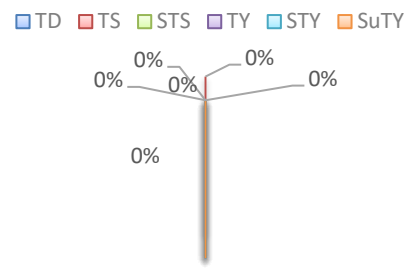

Score Distribution (by TC)

Intensity