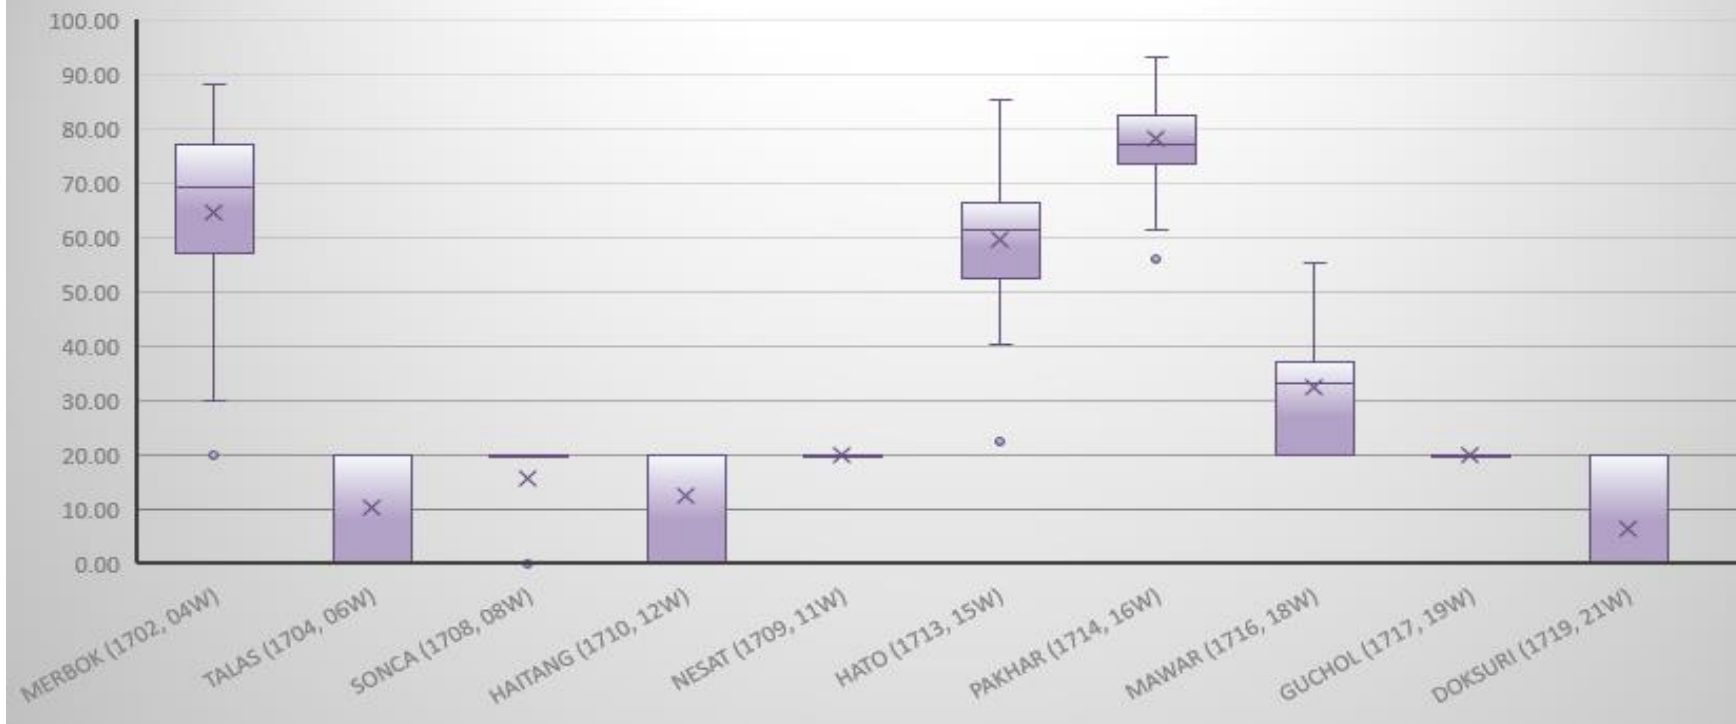

Score Distribution (by TC)

T1 Game Results		2017 ACCUMULATED				27		23		24		19	
		NO. OF PARTICIPANTS				MERBOK (1702, 04W)		TALAS (1704, 06W)		SONCA (1708, 08W)		HAITANG (1710, 12W)	
RANK	LAST RANK	RISE/FALL	NAME	ROUND	ACCUMULATED SCORE	ROUND SCORE	SUBTOTAL	ROUND SCORE	SUBTOTAL	ROUND SCORE	SUBTOTAL	ROUND SCORE	SUBTOTAL
1	2	▲ 1	adrianou0328	9	359.62	76.25	76.25	N/A	76.25	0.00	76.25	20.00	96.25
2	1	▼ 1	蘿莉愛蜜莉	10	357.51	73.23	73.23	20.00	93.23	20.00	113.23	20.00	133.23
3	3	0	mindulle	7	330.70	77.25	77.25	N/A	77.25	20.00	97.25	N/A	97.25
4	5	▲ 1	alex hui	8	296.78	84.25	84.25	20.00	104.25	20.00	124.25	N/A	124.25
5	6	▲ 1	kutartrain	9	295.53	N/A	0.00	20.00	20.00	20.00	40.00	20.00	60.00
6	4	▼ 2	Kenneth Chan	10	285.40	60.00	60.00	0.00	60.00	20.00	80.00	0.00	80.00
7	7	0	Mikuhare	9	271.22	52.24	52.24	20.00	72.24	20.00	92.24	N/A	92.24
8	8	0	him8212	5	269.77	78.00	78.00	N/A	78.00	0.00	78.00	N/A	78.00
9	9	0	Bill Cheng	8	262.28	N/A	0.00	20.00	20.00	20.00	40.00	20.00	60.00
10	13	▲ 3	Pro-1W	10	258.48	34.60	34.60	20.00	54.60	20.00	74.60	20.00	94.60
11	10	▼ 1	typhoonolics	8	258.20	41.60	41.60	N/A	41.60	20.00	61.60	20.00	81.60
12	11	▼ 1	winner	6	246.78	59.25	59.25	0.00	59.25	20.00	79.25	N/A	79.25
13	12	▼ 1	Hoho	6	246.68	N/A	0.00	N/A	0.00	20.00	20.00	N/A	20.00
14	14	0	慕容紫英	7	227.66	N/A	0.00	20.00	20.00	20.00	40.00	20.00	60.00
15	15	0	henrykuanZ	8	216.38	N/A	0.00	0.00	0.00	0.00	0.00	20.00	20.00
16	16	0	CR國師部署十二道黃符強	4	212.47	83.25	83.25	N/A	83.25	20.00	103.25	N/A	103.25
17	17	0	颯風迷	8	195.05	N/A	0.00	N/A	0.00	20.00	20.00	0.00	20.00
18	18	0	Shawn Yu	6	171.71	77.46	77.46	0.00	77.46	20.00	97.46	0.00	97.46
19	19	0	Ratatouille	7	160.85	N/A	0.00	20.00	20.00	20.00	40.00	N/A	40.00
20	20	0	Kel	5	141.73	88.38	88.38	0.00	88.38	N/A	88.38	N/A	88.38
21	21	0	Ryu4D	3	139.08	N/A	0.00	N/A	0.00	N/A	0.00	N/A	0.00
22	22	0	(...)	5	135.00	74.25	74.25	0.00	74.25	0.00	74.25	0.00	74.25
23	23	0	Cheng Kai Hing	5	112.58	N/A	0.00	0.00	0.00	N/A	0.00	20.00	20.00
24	24	0	Brian Siu	2	98.65	78.65	78.65	N/A	78.65	N/A	78.65	N/A	78.65
25	25	0	JLSPM	1	93.28	N/A	0.00	N/A	0.00	N/A	0.00	N/A	0.00
26	26	0	udk	2	88.38	N/A	0.00	N/A	0.00	N/A	0.00	N/A	0.00
27	27	0	Tommyckw2	2	88.28	68.28	68.28	20.00	88.28	N/A	88.28	N/A	88.28
28	28	0	heihei	1	81.57	N/A	0.00	N/A	0.00	N/A	0.00	N/A	0.00
29	29	0	Sunny	1	78.73	78.73	78.73	N/A	78.73	N/A	78.73	N/A	78.73
30	30	0	ElsonYkc	1	76.52	N/A	0.00	N/A	0.00	N/A	0.00	N/A	0.00
31	41	▲ 10	cwailok	2	75.00	N/A	0.00	N/A	0.00	N/A	0.00	N/A	0.00
32	31	▼ 1	Johnny	1	71.94	71.94	71.94	N/A	71.94	N/A	71.94	N/A	71.94
33	32	▼ 1	yuonchitisachild	1	69.75	69.75	69.75	N/A	69.75	N/A	69.75	N/A	69.75
34	33	▼ 1	Wai Leung	1	69.53	69.53	69.53	N/A	69.53	N/A	69.53	N/A	69.53
35	34	▼ 1	Yu On Chit	1	68.52	68.52	68.52	N/A	68.52	N/A	68.52	N/A	68.52
36	35	▼ 1	RT	1	64.28	64.28	64.28	N/A	64.28	N/A	64.28	N/A	64.28
37	36	▼ 1	keyman	1	64.00	N/A	0.00	N/A	0.00	N/A	0.00	N/A	0.00
38	37	▼ 1	斯冰菊	3	60.00	N/A	0.00	N/A	0.00	20.00	20.00	20.00	40.00
39	38	▼ 1	kongcheung	1	58.50	58.50	58.50	N/A	58.50	N/A	58.50	N/A	58.50
39	38	▼ 1	Kenwong	1	58.50	N/A	0.00	N/A	0.00	N/A	0.00	N/A	0.00
41	40	▼ 1	Winson Wong	1	55.75	55.75	55.75	N/A	55.75	N/A	55.75	N/A	55.75
42	42	0	SunnyMan111	2	53.88	53.88	53.88	0.00	53.88	N/A	53.88	N/A	53.88
43	43	0	Terry Chan	1	53.00	N/A	0.00	N/A	0.00	N/A	0.00	N/A	0.00
44	44	0	aharen	1	42.63	N/A	0.00	N/A	0.00	N/A	0.00	N/A	0.00
45	45	0	Charlotte Sheng	2	40.00	20.00	20.00	20.00	40.00	N/A	40.00	N/A	40.00
45	45	0	benlau32	2	40.00	N/A	0.00	N/A	0.00	N/A	0.00	20.00	20.00
47	47	0	ESSConson	1	37.75	N/A	0.00	N/A	0.00	N/A	0.00	N/A	0.00
48	48	0	ng	1	30.13	30.13	30.13	N/A	30.13	N/A	30.13	N/A	30.13
49	49	0	wch	1	28.75	N/A	0.00	N/A	0.00	N/A	0.00	N/A	0.00
50	50	0	LHY	1	20.00	N/A	0.00	20.00	20.00	N/A	20.00	N/A	20.00
50	50	0	amber	1	20.00	N/A	0.00	20.00	20.00	N/A	20.00	N/A	20.00
50	50	0	LPY	1	20.00	N/A	0.00	N/A	0.00	20.00	20.00	N/A	20.00
50	50	0	ALOHA	1	20.00	N/A	0.00	N/A	0.00	20.00	20.00	N/A	20.00
50	50	0	hks:ojn	1	20.00	N/A	0.00	N/A	0.00	N/A	0.00	20.00	20.00
50	50	0	周浚輝	1	20.00	N/A	0.00	N/A	0.00	N/A	0.00	N/A	0.00
50	50	0	tintin	1	20.00	N/A	0.00	N/A	0.00	N/A	0.00	N/A	0.00
57	57	0	waterbottle	1	0.00	N/A	0.00	0.00	0.00	N/A	0.00	N/A	0.00