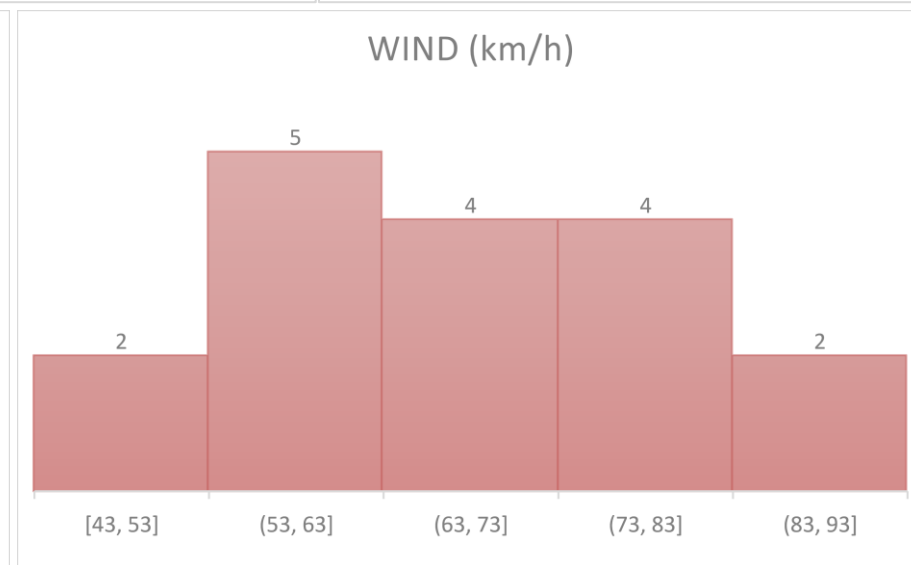

T1 Game Results

KHANUN (1720, 24W)

VALID SUBMISSION TIME: 2017/10/12 15:30 - 2017/10/13 15:30

ACTUAL	T1_Yes	2017/10/14 10:40	17.3	118.3	STS	8:30	T8	210	65								
RANK	NAME	T1?	START DATE & TIME	LAT	LONG	INTENSITY	DURATION	HIGHEST SIGNAL	CPA (km)	WIND (km/h)	SUBMISSION DATE & TIME	ERROR	BONUS	FINAL ERROR	SCORE		
1	alex hui	T1_Yes	2017/10/14 07:40	17.0	118.0	STS	10:00	T8	350	78	2017/10/13 15:12:22	80.00		80.00	80.00		
2	kutartrain	T1_Yes	2017/10/14 11:40	17.4	117.2	STS	11:00	T8	370	70	2017/10/13 15:19:13	81.90		81.90	79.53		
3	Kenneth Chan	T1_Yes	2017/10/14 07:40	17.7	118.0	STS	13:00	T8	350	83	2017/10/13 12:41:29	105.00		105.00	73.75		
4	蘿莉愛蜜莉	T1_Yes	2017/10/14 09:40	17.5	117.3	STS	12:00	T3	350	68	2017/10/13 07:55:53	107.00		107.00	73.25		
5	Bill Cheng	T1_Yes	2017/10/14 10:10	17.2	118.0	TS	12:00	T3	350	80	2017/10/13 14:22:02	120.10		120.10	69.98		
6	Kel	T1_Yes	2017/10/15 02:40	18.5	117.8	STS	10:00	T8	200	85	2017/10/13 00:05:09	160.90	8%	148.03	62.99		
7	慕容紫英	T1_Yes	2017/10/14 06:40	17.0	117.9	TS	15:40	T3	370	62	2017/10/13 11:06:44	161.00		161.00	59.75		
8	Pro-IW	T1_Yes	2017/10/13 21:40	16.6	117.0	TS	10:10	T8	390	75	2017/10/13 06:41:41	194.00	4%	186.24	53.44		
9	SunnyMan111	T1_Yes	2017/10/13 21:40	17.4	118.3	TS	13:00	T3	370	56	2017/10/13 07:39:37	193.00	2%	189.14	52.72		
10	him8212	T1_Yes	2017/10/13 13:20	18.3	119.0	TS	13:20	T8	420	72	2017/10/12 21:23:41	260.10	20%	208.08	47.98		
11	Shawn Yu	T1_Yes	2017/10/13 20:40	17.0	117.3	TS	16:30	T8	360	63	2017/10/13 13:03:32	210.10		210.10	47.48		
12	adrianou0328	T1_Yes	2017/10/13 22:10	17.2	118.7	TS	20:00	T3	410	70	2017/10/12 22:31:44	244.10	12%	214.81	46.30		
13	CR國師部署十二道黃?	T1_Yes	2017/10/13 16:10	18.3	120.0	STS	16:00	T8	280	85	2017/10/12 23:15:49	244.10	10%	219.69	45.08		
14	颱風迷	T1_Yes	2017/10/13 08:40	17.5	116.9	STS	14:00	T3	430	54	2017/10/12 22:14:19	301.10	16%	252.92	36.77		
15	Mikuhare	T1_Yes	2017/10/13 16:40	17.8	118.9	TS	30:00	T3	450	43	2017/10/12 22:28:11	374.00	14%	321.64	20.00		
16	mindulle	T1_Yes	2017/10/13 11:40	17.7	119.1	TS	38:40	T3	430	55	2017/10/12 21:47:14	442.10	18%	362.52	20.00		
17	Hkctfg	T1_Yes	2017/10/15 21:40	18.9	122.3	TY	5:20	T3	300	49	2017/10/13 06:37:15	420.00	6%	394.80	20.00		

Invalid Submission(s):

typhoonholics	T1_Yes	2017/10/13 21:40	17.4	118.8	TS	17:20	T8	360	57	2017/10/13 15:55:00	AFTER SUBMISSION TIME					

NOTE: Participants will NOT get any bonus if they submitted their forecasts within 3 hours before the T1 issuing time even if their submissions were the first 10 earliest.