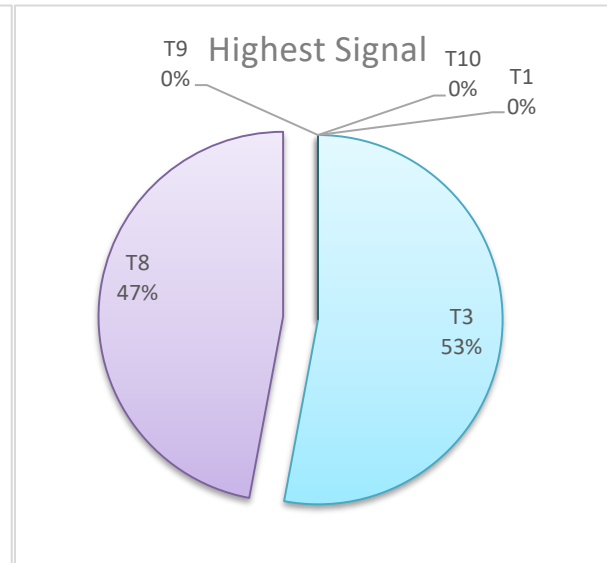

T1 Game Results

KHANUN (1720, 24W)

VALID SUBMISSION TIME: 2017/10/12 15:30 - 2017/10/13 15:30

ACTUAL	T1_Yes	2017/10/14 10:40	17.3	118.3	STS	8:30	T8	210	65								
RANK	NAME	T1?	START DATE & TIME	LAT	LONG	INTENSITY	DURATION	HIGHEST SIGNAL	CPA (km)	WIND (km/h)	SUBMISSION DATE & TIME	ERROR	BONUS	FINAL ERROR	SCORE		
1	alex hui	T1_Yes	2017/10/14 07:40	17.0	118.0	STS	10:00	T8	350	78	2017/10/13 15:12:22	80.00		80.00	80.00		
2	kutartrain	T1_Yes	2017/10/14 11:40	17.4	117.2	STS	11:00	T8	370	70	2017/10/13 15:19:13	81.90		81.90	79.53		
3	Kenneth Chan	T1_Yes	2017/10/14 07:40	17.7	118.0	STS	13:00	T8	350	83	2017/10/13 12:41:29	105.00		105.00	73.75		
4	蘿莉愛蜜莉	T1_Yes	2017/10/14 09:40	17.5	117.3	STS	12:00	T3	350	68	2017/10/13 07:55:53	107.00		107.00	73.25		
5	Bill Cheng	T1_Yes	2017/10/14 10:10	17.2	118.0	TS	12:00	T3	350	80	2017/10/13 14:22:02	120.10		120.10	69.98		
6	Kel	T1_Yes	2017/10/15 02:40	18.5	117.8	STS	10:00	T8	200	85	2017/10/13 00:05:09	160.90	8%	148.03	62.99		
7	慕容紫英	T1_Yes	2017/10/14 06:40	17.0	117.9	TS	15:40	T3	370	62	2017/10/13 11:06:44	161.00		161.00	59.75		
8	Pro-IW	T1_Yes	2017/10/13 21:40	16.6	117.0	TS	10:10	T8	390	75	2017/10/13 06:41:41	194.00	4%	186.24	53.44		
9	SunnyMan111	T1_Yes	2017/10/13 21:40	17.4	118.3	TS	13:00	T3	370	56	2017/10/13 07:39:37	193.00	2%	189.14	52.72		
10	him8212	T1_Yes	2017/10/13 13:20	18.3	119.0	TS	13:20	T8	420	72	2017/10/12 21:23:41	260.10	20%	208.08	47.98		
11	Shawn Yu	T1_Yes	2017/10/13 20:40	17.0	117.3	TS	16:30	T8	360	63	2017/10/13 13:03:32	210.10		210.10	47.48		
12	adrianou0328	T1_Yes	2017/10/13 22:10	17.2	118.7	TS	20:00	T3	410	70	2017/10/12 22:31:44	244.10	12%	214.81	46.30		
13	CR國師部署十二道黃?	T1_Yes	2017/10/13 16:10	18.3	120.0	STS	16:00	T8	280	85	2017/10/12 23:15:49	244.10	10%	219.69	45.08		
14	颱風迷	T1_Yes	2017/10/13 08:40	17.5	116.9	STS	14:00	T3	430	54	2017/10/12 22:14:19	301.10	16%	252.92	36.77		
15	Mikuhare	T1_Yes	2017/10/13 16:40	17.8	118.9	TS	30:00	T3	450	43	2017/10/12 22:28:11	374.00	14%	321.64	20.00		
16	mindulle	T1_Yes	2017/10/13 11:40	17.7	119.1	TS	38:40	T3	430	55	2017/10/12 21:47:14	442.10	18%	362.52	20.00		
17	Hkctfg	T1_Yes	2017/10/15 21:40	18.9	122.3	TY	5:20	T3	300	49	2017/10/13 06:37:15	420.00	6%	394.80	20.00		

Invalid Submission(s):

typhoonholics	T1_Yes	2017/10/13 21:40	17.4	118.8	TS	17:20	T8	360	57	2017/10/13 15:55:00	AFTER SUBMISSION TIME					

NOTE: Participants will NOT get any bonus if they submitted their forecasts within 3 hours before the T1 issuing time even if their submissions were the first 10 earliest.