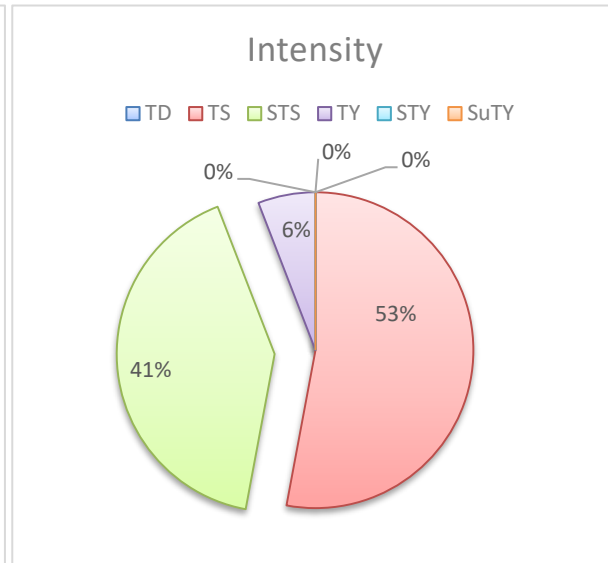

T1 Game Results

KHANUN (1720, 24W)

VALID SUBMISSION TIME: 2017/10/12 15:30 - 2017/10/13 15:30

ACTUAL	T1_Yes	2017/10/14 10:40	17.3	118.3	STS	8:30	T8	210	65								
RANK	NAME	T1?	START DATE & TIME	LAT	LONG	INTENSITY	DURATION	HIGHEST SIGNAL	CPA (km)	WIND (km/h)	SUBMISSION DATE & TIME	ERROR	BONUS	FINAL ERROR	SCORE		
1	alex hui	T1_Yes	2017/10/14 07:40	17.0	118.0	STS	10:00	T8	350	78	2017/10/13 15:12:22	80.00		80.00	80.00		
2	kutartrain	T1_Yes	2017/10/14 11:40	17.4	117.2	STS	11:00	T8	370	70	2017/10/13 15:19:13	81.90		81.90	79.53		
3	Kenneth Chan	T1_Yes	2017/10/14 07:40	17.7	118.0	STS	13:00	T8	350	83	2017/10/13 12:41:29	105.00		105.00	73.75		
4	蘿莉愛蜜莉	T1_Yes	2017/10/14 09:40	17.5	117.3	STS	12:00	T3	350	68	2017/10/13 07:55:53	107.00		107.00	73.25		
5	Bill Cheng	T1_Yes	2017/10/14 10:10	17.2	118.0	TS	12:00	T3	350	80	2017/10/13 14:22:02	120.10		120.10	69.98		
6	Kel	T1_Yes	2017/10/15 02:40	18.5	117.8	STS	10:00	T8	200	85	2017/10/13 00:05:09	160.90	8%	148.03	62.99		
7	慕容紫英	T1_Yes	2017/10/14 06:40	17.0	117.9	TS	15:40	T3	370	62	2017/10/13 11:06:44	161.00		161.00	59.75		
8	Pro-IW	T1_Yes	2017/10/13 21:40	16.6	117.0	TS	10:10	T8	390	75	2017/10/13 06:41:41	194.00	4%	186.24	53.44		
9	SunnyMan111	T1_Yes	2017/10/13 21:40	17.4	118.3	TS	13:00	T3	370	56	2017/10/13 07:39:37	193.00	2%	189.14	52.72		
10	him8212	T1_Yes	2017/10/13 13:20	18.3	119.0	TS	13:20	T8	420	72	2017/10/12 21:23:41	260.10	20%	208.08	47.98		
11	Shawn Yu	T1_Yes	2017/10/13 20:40	17.0	117.3	TS	16:30	T8	360	63	2017/10/13 13:03:32	210.10		210.10	47.48		
12	adrianou0328	T1_Yes	2017/10/13 22:10	17.2	118.7	TS	20:00	T3	410	70	2017/10/12 22:31:44	244.10	12%	214.81	46.30		
13	CR國師部署十二道黃?	T1_Yes	2017/10/13 16:10	18.3	120.0	STS	16:00	T8	280	85	2017/10/12 23:15:49	244.10	10%	219.69	45.08		
14	颱風迷	T1_Yes	2017/10/13 08:40	17.5	116.9	STS	14:00	T3	430	54	2017/10/12 22:14:19	301.10	16%	252.92	36.77		
15	Mikuhare	T1_Yes	2017/10/13 16:40	17.8	118.9	TS	30:00	T3	450	43	2017/10/12 22:28:11	374.00	14%	321.64	20.00		
16	mindulle	T1_Yes	2017/10/13 11:40	17.7	119.1	TS	38:40	T3	430	55	2017/10/12 21:47:14	442.10	18%	362.52	20.00		
17	Hkctfg	T1_Yes	2017/10/15 21:40	18.9	122.3	TY	5:20	T3	300	49	2017/10/13 06:37:15	420.00	6%	394.80	20.00		

Invalid Submission(s):

typhoonholics	T1_Yes	2017/10/13 21:40	17.4	118.8	TS	17:20	T8	360	57	2017/10/13 15:55:00	AFTER SUBMISSION TIME					

NOTE: Participants will NOT get any bonus if they submitted their forecasts within 3 hours before the T1 issuing time even if their submissions were the first 10 earliest.