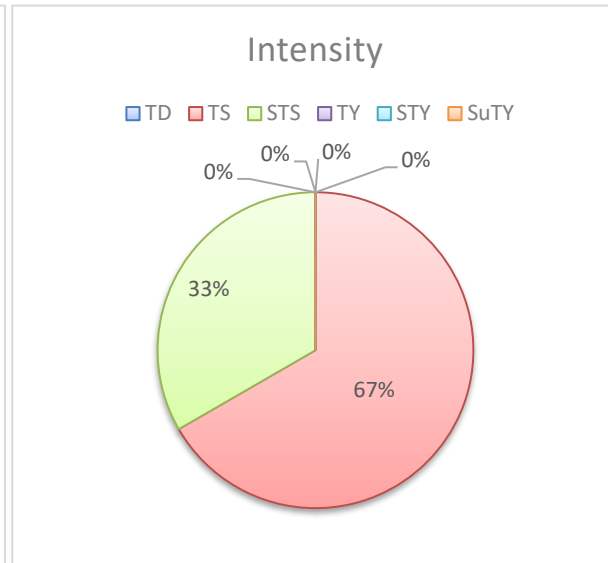

T1 Game Results

HAIKUI (1724, 30W)

VALID SUBMISSION TIME: 2017/11/09 21:30 - 2017/11/10 21:30

ACTUAL	T1_No	NO SIGNAL	NUMBER 1 ISSUED												
RANK	NAME	T1?	START DATE & TIME	LAT	LONG	INTENSITY	DURATION	HIGHEST SIGNAL	CPA (km)	WIND (km/h)	SUBMISSION DATE & TIME	ERROR	BONUS	FINAL ERROR	SCORE
1	Kenneth Chan	T1_No	0000/00/00 00:00	0.0	0.0	X	0:00	X	0	0	2017/11/10 08:16:27	0.00		0.00	20.00
1	颱風迷	T1_No	0000/00/00 00:00	0.0	0.0	X	0:00	X	0	0	2017/11/10 10:46:49	0.00		0.00	20.00
1	adrianou0328	T1_No	0000/00/00 00:00	0.0	0.0	X	0:00	X	0	0	2017/11/10 12:24:06	0.00		0.00	20.00
1	Mikuhare	T1_No	0000/00/00 00:00	0.0	0.0	X	0:00	X	0	0	2017/11/10 14:12:48	0.00		0.00	20.00
1	alex hui	T1_No	0000/00/00 00:00	0.0	0.0	X	0:00	X	0	0	2017/11/10 17:19:15	0.00		0.00	20.00
1	Bill Cheng	T1_No	0000/00/00 00:00	0.0	0.0	X	0:00	X	0	0	2017/11/10 17:25:24	0.00		0.00	20.00
1	蘿莉愛蜜莉	T1_No	0000/00/00 00:00	0.0	0.0	X	0:00	X	0	0	2017/11/10 17:35:22	0.00		0.00	20.00
1	Ryu4D	T1_No	0000/00/00 00:00	0.0	0.0	X	0:00	X	0	0	2017/11/10 19:03:26	0.00		0.00	20.00
1	Ratatouille	T1_No	0000/00/00 00:00	0.0	0.0	X	0:00	X	0	0	2017/11/10 19:54:26	0.00		0.00	20.00
1	Hoho	T1_No	0000/00/00 00:00	0.0	0.0	X	0:00	X	0	0	2017/11/10 20:37:25	0.00		0.00	20.00
1	Tommy Wan	T1_No	0000/00/00 00:00	0.0	0.0	X	0:00	X	0	0	2017/11/10 20:37:39	0.00		0.00	20.00
1	風之夢	T1_No	0000/00/00 00:00	0.0	0.0	X	0:00	X	0	0	2017/11/10 20:54:51	0.00		0.00	20.00
1	joe	T1_No	0000/00/00 00:00	0.0	0.0	X	0:00	X	0	0	2017/11/10 21:03:33	0.00		0.00	20.00
#####	LPY	T1_Yes	2017/11/11 09:40	17.2	116.5	STS	40:10	T3	450	53	2017/11/10 13:07:20	WRONG		WRONG	0.00
#####	慕容紫英	T1_Yes	2017/11/11 09:40	17.0	115.5	TS	35:50	T1	550	42	2017/11/10 14:06:57	WRONG		WRONG	0.00
#####	typhoonholics	T1_Yes	2017/11/11 10:40	16.7	117.0	TS	16:30	T1	520	36	2017/11/10 16:05:57	WRONG		WRONG	0.00

NOTE: Participants will NOT get any bonus if they submitted their forecasts within 3 hours before the T1 issuing time even if their submissions were the first 10 earliest.