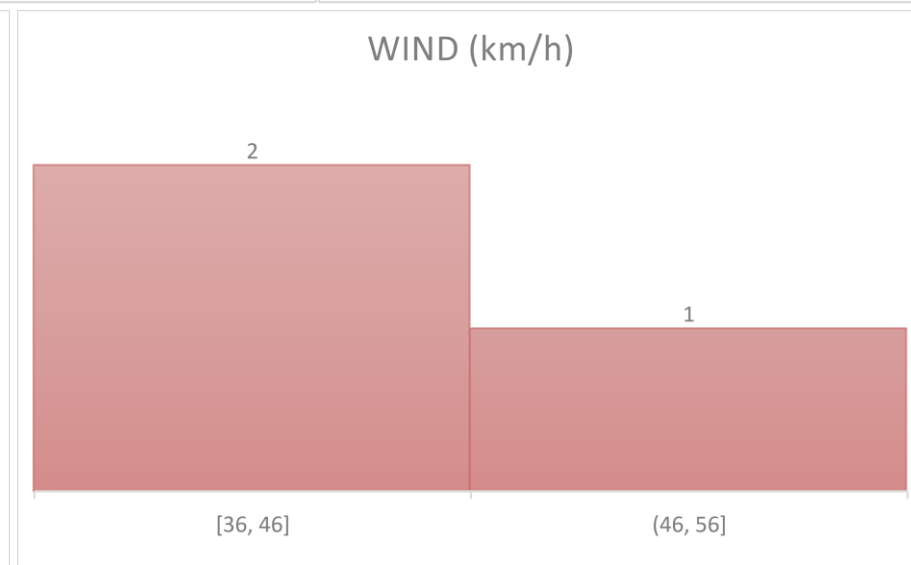

T1 Game Results

HAIKUI (1724, 30W)

VALID SUBMISSION TIME: 2017/11/09 21:30 - 2017/11/10 21:30

ACTUAL	T1_No	NO SIGNAL	NUMBER 1 ISSUED												
RANK	NAME	T1?	START DATE & TIME	LAT	LONG	INTENSITY	DURATION	HIGHEST SIGNAL	CPA (km)	WIND (km/h)	SUBMISSION DATE & TIME	ERROR	BONUS	FINAL ERROR	SCORE
1	Kenneth Chan	T1_No	0000/00/00 00:00	0.0	0.0	X	0:00	X	0	0	2017/11/10 08:16:27	0.00		0.00	20.00
1	颱風迷	T1_No	0000/00/00 00:00	0.0	0.0	X	0:00	X	0	0	2017/11/10 10:46:49	0.00		0.00	20.00
1	adrianou0328	T1_No	0000/00/00 00:00	0.0	0.0	X	0:00	X	0	0	2017/11/10 12:24:06	0.00		0.00	20.00
1	Mikuhare	T1_No	0000/00/00 00:00	0.0	0.0	X	0:00	X	0	0	2017/11/10 14:12:48	0.00		0.00	20.00
1	alex hui	T1_No	0000/00/00 00:00	0.0	0.0	X	0:00	X	0	0	2017/11/10 17:19:15	0.00		0.00	20.00
1	Bill Cheng	T1_No	0000/00/00 00:00	0.0	0.0	X	0:00	X	0	0	2017/11/10 17:25:24	0.00		0.00	20.00
1	蘿莉愛蜜莉	T1_No	0000/00/00 00:00	0.0	0.0	X	0:00	X	0	0	2017/11/10 17:35:22	0.00		0.00	20.00
1	Ryu4D	T1_No	0000/00/00 00:00	0.0	0.0	X	0:00	X	0	0	2017/11/10 19:03:26	0.00		0.00	20.00
1	Ratatouille	T1_No	0000/00/00 00:00	0.0	0.0	X	0:00	X	0	0	2017/11/10 19:54:26	0.00		0.00	20.00
1	Hoho	T1_No	0000/00/00 00:00	0.0	0.0	X	0:00	X	0	0	2017/11/10 20:37:25	0.00		0.00	20.00
1	Tommy Wan	T1_No	0000/00/00 00:00	0.0	0.0	X	0:00	X	0	0	2017/11/10 20:37:39	0.00		0.00	20.00
1	風之夢	T1_No	0000/00/00 00:00	0.0	0.0	X	0:00	X	0	0	2017/11/10 20:54:51	0.00		0.00	20.00
1	joe	T1_No	0000/00/00 00:00	0.0	0.0	X	0:00	X	0	0	2017/11/10 21:03:33	0.00		0.00	20.00
#####	LPY	T1_Yes	2017/11/11 09:40	17.2	116.5	STS	40:10	T3	450	53	2017/11/10 13:07:20	WRONG		WRONG	0.00
#####	慕容紫英	T1_Yes	2017/11/11 09:40	17.0	115.5	TS	35:50	T1	550	42	2017/11/10 14:06:57	WRONG		WRONG	0.00
#####	typhoonholics	T1_Yes	2017/11/11 10:40	16.7	117.0	TS	16:30	T1	520	36	2017/11/10 16:05:57	WRONG		WRONG	0.00

NOTE: Participants will NOT get any bonus if they submitted their forecasts within 3 hours before the T1 issuing time even if their submissions were the first 10 earliest.