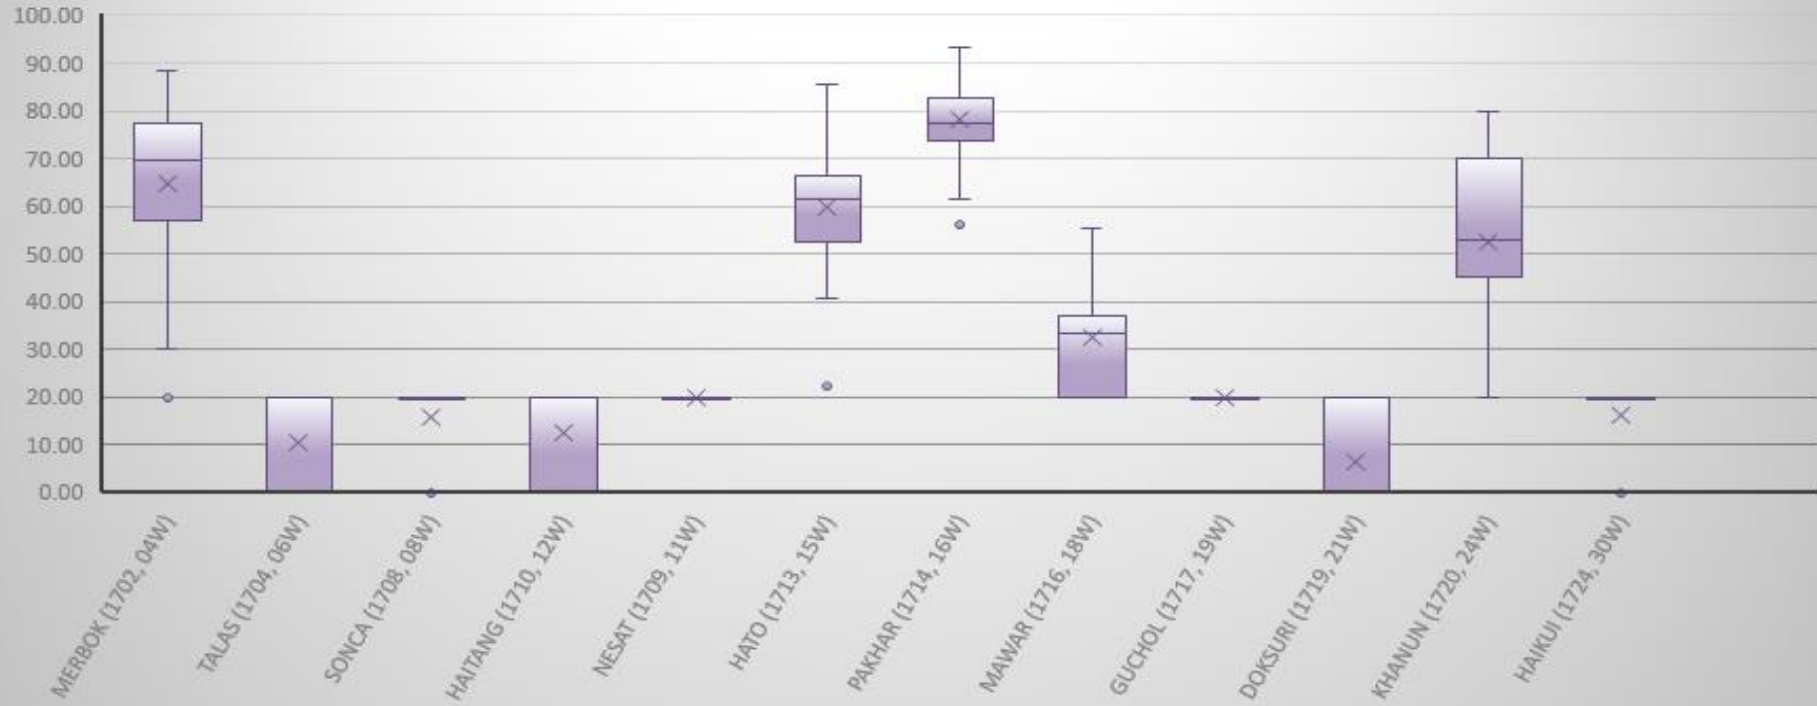

Score Distribution (by TC)

T1 Game Results		2017 ACCUMULATED		27		23		24		19			
		NO. OF PARTICIPANTS											
RANK	LAST RANK	RISE/FALL	NAME	ROUND	ACCUMULATED SCORE	MERBOK (1702, 04W) ROUND SCORE	MERBOK (1702, 04W) SUBTOTAL	TALAS (1704, 06W) ROUND SCORE	TALAS (1704, 06W) SUBTOTAL	SONCA (1708, 08W) ROUND SCORE	SONCA (1708, 08W) SUBTOTAL	HAITANG (1710, 12W) ROUND SCORE	HAITANG (1710, 12W) SUBTOTAL
1	1	0	蘿莉愛蜜莉	12	450.76	73.23	73.23	20.00	93.23	20.00	113.23	20.00	133.23
2	2	0	adrianou0328	11	425.92	76.25	76.25	N/A	76.25	0.00	76.25	20.00	96.25
3	3	0	alex hui	10	396.78	84.25	84.25	20.00	104.25	20.00	124.25	N/A	124.25
4	5	1	Kenneth Chan	12	379.15	60.00	60.00	0.00	60.00	20.00	80.00	0.00	80.00
5	4	1	kutartrain	10	375.06	N/A	0.00	20.00	20.00	20.00	40.00	20.00	60.00
6	7	1	Bill Cheng	10	352.26	N/A	0.00	20.00	20.00	20.00	40.00	20.00	60.00
7	6	1	mindulle	8	350.70	77.25	77.25	N/A	77.25	20.00	97.25	N/A	97.25
8	8	0	him8212	6	317.75	78.00	78.00	N/A	78.00	0.00	78.00	N/A	78.00
9	9	0	Pro-IW	11	311.92	34.60	34.60	20.00	54.60	20.00	74.60	20.00	94.60
10	10	0	Mikuhare	11	311.22	52.24	52.24	20.00	72.24	20.00	92.24	N/A	92.24
11	11	0	慕容紫英	9	287.41	N/A	0.00	20.00	20.00	20.00	40.00	20.00	60.00
12	15	3	Hoho	7	266.68	N/A	0.00	N/A	0.00	20.00	20.00	N/A	20.00
13	12	1	typhoonolics	9	258.20	41.60	41.60	N/A	41.60	20.00	61.60	20.00	81.60
14	13	1	CR國師部署十二道黃符強	5	257.55	83.25	83.25	N/A	83.25	20.00	103.25	N/A	103.25
15	16	1	颱風迷	10	251.82	N/A	0.00	N/A	0.00	20.00	20.00	0.00	20.00
16	14	2	winner	6	246.78	59.25	59.25	0.00	59.25	20.00	79.25	N/A	79.25
17	17	0	Shawn Yu	7	219.19	77.46	77.46	0.00	77.46	20.00	97.46	0.00	97.46
18	18	0	henrykuanZ	8	216.38	N/A	0.00	0.00	0.00	0.00	0.00	20.00	20.00
19	19	0	Kel	6	204.72	88.38	88.38	0.00	88.38	N/A	88.38	N/A	88.38
20	20	0	Ratatouille	8	180.85	N/A	0.00	20.00	20.00	20.00	40.00	N/A	40.00
21	21	0	Ryu4D	4	159.08	N/A	0.00	N/A	0.00	N/A	0.00	N/A	0.00
22	22	0	(-)	5	135.00	74.25	74.25	0.00	74.25	0.00	74.25	0.00	74.25
23	23	0	Cheng Kai Hing	5	112.58	N/A	0.00	0.00	0.00	N/A	0.00	20.00	20.00
24	28	4	Tommy Wan	3	108.28	68.28	68.28	20.00	88.28	N/A	88.28	N/A	88.28
25	24	1	SunnyMan111	3	106.60	53.88	53.88	0.00	53.88	N/A	53.88	N/A	53.88
26	25	1	Brian Siu	2	98.65	78.65	78.65	N/A	78.65	N/A	78.65	N/A	78.65
27	26	1	JLSPM	1	93.28	N/A	0.00	N/A	0.00	N/A	0.00	N/A	0.00
28	27	1	udk	2	88.38	N/A	0.00	N/A	0.00	N/A	0.00	N/A	0.00
29	29	0	heihei	1	81.57	N/A	0.00	N/A	0.00	N/A	0.00	N/A	0.00
30	30	0	Sunny	1	78.73	78.73	78.73	N/A	78.73	N/A	78.73	N/A	78.73
31	31	0	ElsonYkc	1	76.52	N/A	0.00	N/A	0.00	N/A	0.00	N/A	0.00
32	32	0	cwailok	2	75.00	N/A	0.00	N/A	0.00	N/A	0.00	N/A	0.00
33	33	0	Johnny	1	71.94	71.94	71.94	N/A	71.94	N/A	71.94	N/A	71.94
34	34	0	yuonchitisachild	1	69.75	69.75	69.75	N/A	69.75	N/A	69.75	N/A	69.75
35	35	0	Wai Leung	1	69.53	69.53	69.53	N/A	69.53	N/A	69.53	N/A	69.53
36	36	0	Yu On Chit	1	68.52	68.52	68.52	N/A	68.52	N/A	68.52	N/A	68.52
37	37	0	RT	1	64.28	64.28	64.28	N/A	64.28	N/A	64.28	N/A	64.28
38	38	0	keyman	1	64.00	N/A	0.00	N/A	0.00	N/A	0.00	N/A	0.00
39	39	0	斯冰菊	3	60.00	N/A	0.00	N/A	0.00	20.00	20.00	20.00	40.00
40	40	0	kongcheung	1	58.50	58.50	58.50	N/A	58.50	N/A	58.50	N/A	58.50
40	40	0	Kenwong	1	58.50	N/A	0.00	N/A	0.00	N/A	0.00	N/A	0.00
42	47	5	風之夢	2	57.75	N/A	0.00	N/A	0.00	N/A	0.00	N/A	0.00
43	42	1	Winson Wong	1	55.75	55.75	55.75	N/A	55.75	N/A	55.75	N/A	55.75
44	43	1	Terry Chan	1	53.00	N/A	0.00	N/A	0.00	N/A	0.00	N/A	0.00
45	44	1	aharen	1	42.63	N/A	0.00	N/A	0.00	N/A	0.00	N/A	0.00
46	45	1	Charlotte Sheng	2	40.00	20.00	20.00	20.00	40.00	N/A	40.00	N/A	40.00
46	45	1	benlau32	2	40.00	N/A	0.00	N/A	0.00	N/A	0.00	20.00	20.00
48	48	0	ng	1	30.13	30.13	30.13	N/A	30.13	N/A	30.13	N/A	30.13
49	49	0	wch	1	28.75	N/A	0.00	N/A	0.00	N/A	0.00	N/A	0.00
50	50	0	LHY	1	20.00	N/A	0.00	20.00	20.00	N/A	20.00	N/A	20.00
50	50	0	amber	1	20.00	N/A	0.00	20.00	20.00	N/A	20.00	N/A	20.00
50	50	0	LPY	2	20.00	N/A	0.00	N/A	0.00	20.00	20.00	N/A	20.00
50	50	0	ALOHA	1	20.00	N/A	0.00	N/A	0.00	20.00	20.00	N/A	20.00
50	50	0	hks:ojn	1	20.00	N/A	0.00	N/A	0.00	N/A	0.00	20.00	20.00
50	50	0	周浚輝	1	20.00	N/A	0.00	N/A	0.00	N/A	0.00	N/A	0.00
50	50	0	tintin	1	20.00	N/A	0.00	N/A	0.00	N/A	0.00	N/A	0.00