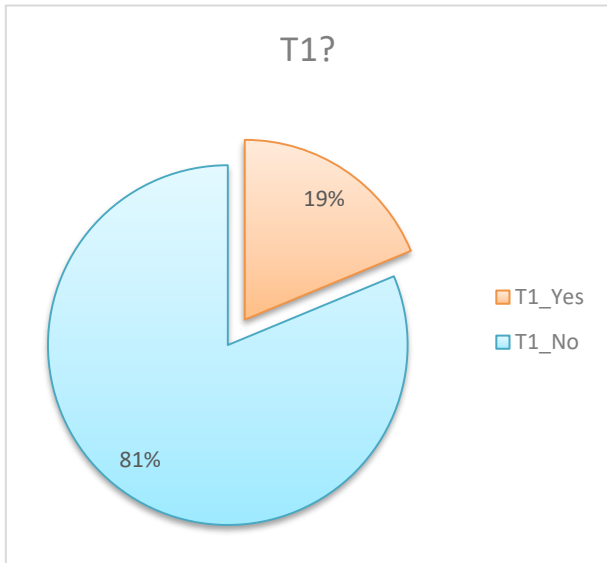

T1 Game Results

HAIKUI (1724, 30W)

VALID SUBMISSION TIME: 2017/11/09 21:30 - 2017/11/10 21:30

ACTUAL	T1_No	NO SIGNAL	NUMBER 1 ISSUED												
RANK	NAME	T1?	START DATE & TIME	LAT	LONG	INTENSITY	DURATION	HIGHEST SIGNAL	CPA (km)	WIND (km/h)	SUBMISSION DATE & TIME	ERROR	BONUS	FINAL ERROR	SCORE
1	Kenneth Chan	T1_No	0000/00/00 00:00	0.0	0.0	X	0:00	X	0	0	2017/11/10 08:16:27	0.00		0.00	20.00
1	颱風迷	T1_No	0000/00/00 00:00	0.0	0.0	X	0:00	X	0	0	2017/11/10 10:46:49	0.00		0.00	20.00
1	adrianou0328	T1_No	0000/00/00 00:00	0.0	0.0	X	0:00	X	0	0	2017/11/10 12:24:06	0.00		0.00	20.00
1	Mikuhare	T1_No	0000/00/00 00:00	0.0	0.0	X	0:00	X	0	0	2017/11/10 14:12:48	0.00		0.00	20.00
1	alex hui	T1_No	0000/00/00 00:00	0.0	0.0	X	0:00	X	0	0	2017/11/10 17:19:15	0.00		0.00	20.00
1	Bill Cheng	T1_No	0000/00/00 00:00	0.0	0.0	X	0:00	X	0	0	2017/11/10 17:25:24	0.00		0.00	20.00
1	蘿莉愛蜜莉	T1_No	0000/00/00 00:00	0.0	0.0	X	0:00	X	0	0	2017/11/10 17:35:22	0.00		0.00	20.00
1	Ryu4D	T1_No	0000/00/00 00:00	0.0	0.0	X	0:00	X	0	0	2017/11/10 19:03:26	0.00		0.00	20.00
1	Ratatouille	T1_No	0000/00/00 00:00	0.0	0.0	X	0:00	X	0	0	2017/11/10 19:54:26	0.00		0.00	20.00
1	Hoho	T1_No	0000/00/00 00:00	0.0	0.0	X	0:00	X	0	0	2017/11/10 20:37:25	0.00		0.00	20.00
1	Tommy Wan	T1_No	0000/00/00 00:00	0.0	0.0	X	0:00	X	0	0	2017/11/10 20:37:39	0.00		0.00	20.00
1	風之夢	T1_No	0000/00/00 00:00	0.0	0.0	X	0:00	X	0	0	2017/11/10 20:54:51	0.00		0.00	20.00
1	joe	T1_No	0000/00/00 00:00	0.0	0.0	X	0:00	X	0	0	2017/11/10 21:03:33	0.00		0.00	20.00
#####	LPY	T1_Yes	2017/11/11 09:40	17.2	116.5	STS	40:10	T3	450	53	2017/11/10 13:07:20	WRONG		WRONG	0.00
#####	慕容紫英	T1_Yes	2017/11/11 09:40	17.0	115.5	TS	35:50	T1	550	42	2017/11/10 14:06:57	WRONG		WRONG	0.00
#####	typhoonholics	T1_Yes	2017/11/11 10:40	16.7	117.0	TS	16:30	T1	520	36	2017/11/10 16:05:57	WRONG		WRONG	0.00

NOTE: Participants will NOT get any bonus if they submitted their forecasts within 3 hours before the T1 issuing time even if their submissions were the first 10 earliest.