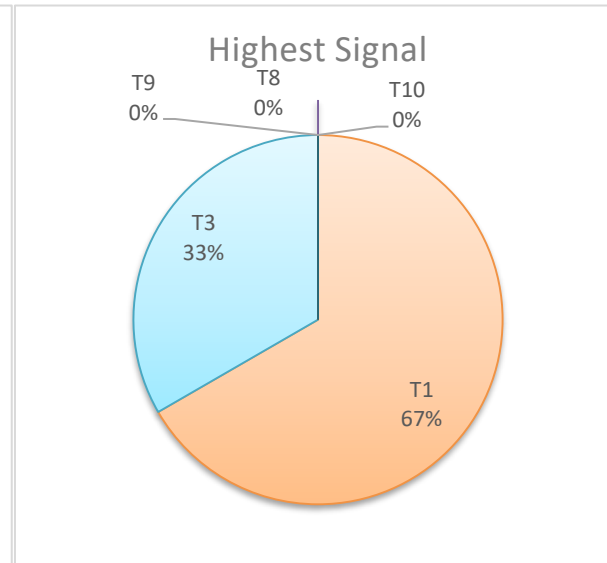

T1 Game Results

HAIKUI (1724, 30W)

VALID SUBMISSION TIME: 2017/11/09 21:30 - 2017/11/10 21:30

ACTUAL	T1_No	NO SIGNAL	NUMBER 1 ISSUED												
RANK	NAME	T1?	START DATE & TIME	LAT	LONG	INTENSITY	DURATION	HIGHEST SIGNAL	CPA (km)	WIND (km/h)	SUBMISSION DATE & TIME	ERROR	BONUS	FINAL ERROR	SCORE
1	Kenneth Chan	T1_No	0000/00/00 00:00	0.0	0.0	X	0:00	X	0	0	2017/11/10 08:16:27	0.00		0.00	20.00
1	颱風迷	T1_No	0000/00/00 00:00	0.0	0.0	X	0:00	X	0	0	2017/11/10 10:46:49	0.00		0.00	20.00
1	adrianou0328	T1_No	0000/00/00 00:00	0.0	0.0	X	0:00	X	0	0	2017/11/10 12:24:06	0.00		0.00	20.00
1	Mikuhare	T1_No	0000/00/00 00:00	0.0	0.0	X	0:00	X	0	0	2017/11/10 14:12:48	0.00		0.00	20.00
1	alex hui	T1_No	0000/00/00 00:00	0.0	0.0	X	0:00	X	0	0	2017/11/10 17:19:15	0.00		0.00	20.00
1	Bill Cheng	T1_No	0000/00/00 00:00	0.0	0.0	X	0:00	X	0	0	2017/11/10 17:25:24	0.00		0.00	20.00
1	蘿莉愛蜜莉	T1_No	0000/00/00 00:00	0.0	0.0	X	0:00	X	0	0	2017/11/10 17:35:22	0.00		0.00	20.00
1	Ryu4D	T1_No	0000/00/00 00:00	0.0	0.0	X	0:00	X	0	0	2017/11/10 19:03:26	0.00		0.00	20.00
1	Ratatouille	T1_No	0000/00/00 00:00	0.0	0.0	X	0:00	X	0	0	2017/11/10 19:54:26	0.00		0.00	20.00
1	Hoho	T1_No	0000/00/00 00:00	0.0	0.0	X	0:00	X	0	0	2017/11/10 20:37:25	0.00		0.00	20.00
1	Tommy Wan	T1_No	0000/00/00 00:00	0.0	0.0	X	0:00	X	0	0	2017/11/10 20:37:39	0.00		0.00	20.00
1	風之夢	T1_No	0000/00/00 00:00	0.0	0.0	X	0:00	X	0	0	2017/11/10 20:54:51	0.00		0.00	20.00
1	joe	T1_No	0000/00/00 00:00	0.0	0.0	X	0:00	X	0	0	2017/11/10 21:03:33	0.00		0.00	20.00
#####	LPY	T1_Yes	2017/11/11 09:40	17.2	116.5	STS	40:10	T3	450	53	2017/11/10 13:07:20	WRONG		WRONG	0.00
#####	慕容紫英	T1_Yes	2017/11/11 09:40	17.0	115.5	TS	35:50	T1	550	42	2017/11/10 14:06:57	WRONG		WRONG	0.00
#####	typhoonholics	T1_Yes	2017/11/11 10:40	16.7	117.0	TS	16:30	T1	520	36	2017/11/10 16:05:57	WRONG		WRONG	0.00

NOTE: Participants will NOT get any bonus if they submitted their forecasts within 3 hours before the T1 issuing time even if their submissions were the first 10 earliest.