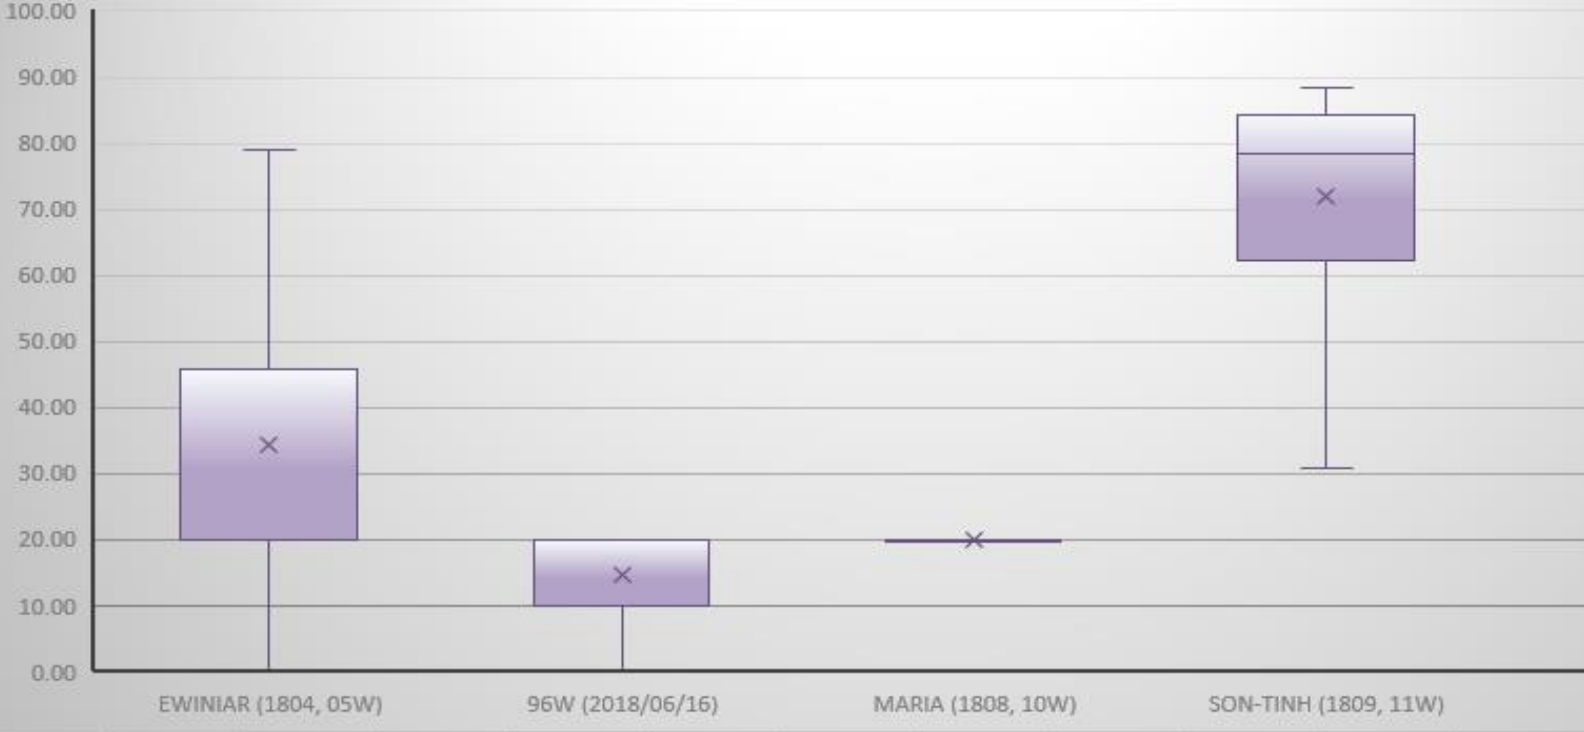

Score Distribution (by TC)

T1 Game Results		2018 ACCUMULATED		20		15		15		23			
NO. OF PARTICIPANTS				EWINIAR (1804, 05W)		96W (2018/06/16)		MARIA (1808, 10W)		SON-TINH (1809, 11W)			
RANK	LAST RANK	RISE/FALL	NAME	ROUND	ACCUMULATED SCORE	ROUND SCORE	SUBTOTAL	ROUND SCORE	SUBTOTAL	ROUND SCORE	SUBTOTAL	ROUND SCORE	SUBTOTAL
1	1	0	adrianou0328	4	193.35	67.00	67.00	20.00	87.00	20.00	107.00	86.35	193.35
2	8	▲ 6	ESSConson	2	145.83	57.58	57.58	N/A	57.58	N/A	57.58	88.25	145.83
3	5	▲ 2	Ryu4D	4	143.28	20.00	20.00	20.00	40.00	20.00	60.00	83.28	143.28
4	5	▲ 1	Kenneth Chan	4	137.91	20.00	20.00	20.00	40.00	20.00	60.00	77.91	137.91
5	5	▲ 0	Mikuhare	4	136.00	20.00	20.00	20.00	40.00	20.00	60.00	76.00	136.00
6	10	▲ 4	颱風迷	4	133.06	34.66	34.66	0.00	34.66	20.00	54.66	78.40	133.06
7	13	▲ 6	kutartrain	3	121.38	20.00	20.00	N/A	20.00	20.00	40.00	81.38	121.38
8	9	▲ 1	Hoho	3	118.82	37.00	37.00	N/A	37.00	20.00	57.00	61.82	118.82
9	13	▲ 4	Gavin	3	115.50	20.00	20.00	20.00	40.00	N/A	40.00	75.50	115.50
10	11	▲ 1	MICKEY	3	109.25	34.00	34.00	N/A	34.00	20.00	54.00	55.25	109.25
11	16	▲ 5	Bill Cheng	2	107.25	20.00	20.00	N/A	20.00	N/A	20.00	87.25	107.25
11	16	▲ 5	Shawn Yu	2	107.25	N/A	0.00	N/A	0.00	20.00	20.00	87.25	107.25
13	2	▼ 11	蘿莉愛蜜莉	3	104.00	64.00	64.00	20.00	84.00	20.00	104.00	N/A	104.00
14	16	▲ 2	him8212	3	103.60	N/A	0.00	0.00	0.00	20.00	20.00	83.60	103.60
15	16	▲ 1	慕容紫英	2	102.24	N/A	0.00	N/A	0.00	20.00	20.00	82.24	102.24
16	12	▼ 4	史	2	100.74	41.74	41.74	N/A	41.74	N/A	41.74	59.00	100.74
17	N/A	N/A	LTH	1	85.25	N/A	0.00	N/A	0.00	N/A	0.00	85.25	85.25
18	N/A	N/A	Torchickhyu	1	84.75	N/A	0.00	N/A	0.00	N/A	0.00	84.75	84.75
19	16	▼ 3	Kel	2	83.50	N/A	0.00	N/A	0.00	20.00	20.00	63.50	83.50
20	N/A	N/A	typhoonolics	1	82.25	N/A	0.00	N/A	0.00	N/A	0.00	82.25	82.25
21	3	▼ 18	LPY	1	79.08	79.08	79.08	N/A	79.08	N/A	79.08	N/A	79.08
22	4	▼ 18	chairrex	1	72.75	72.75	72.75	N/A	72.75	N/A	72.75	N/A	72.75
23	13	▼ 10	CR國師	3	70.75	20.00	20.00	N/A	20.00	20.00	40.00	30.75	70.75
24	16	▼ 8	Sunnyman111	2	66.90	20.00	20.00	N/A	20.00	N/A	20.00	46.90	66.90
25	N/A	N/A	raymond765	1	62.50	N/A	0.00	N/A	0.00	N/A	0.00	62.50	62.50
26	N/A	N/A	LHY	1	35.30	N/A	0.00	N/A	0.00	N/A	0.00	35.30	35.30
27	16	▼ 11	(...)	2	20.00	0.00	0.00	20.00	20.00	N/A	20.00	N/A	20.00
27	16	▼ 11	mindulle	1	20.00	20.00	20.00	N/A	20.00	N/A	20.00	N/A	20.00
27	16	▼ 11	ElsonYkc	2	20.00	20.00	20.00	0.00	20.00	N/A	20.00	N/A	20.00
27	16	▼ 11	Pro-IW	1	20.00	N/A	0.00	20.00	20.00	N/A	20.00	N/A	20.00
27	16	▼ 11	雪姬	1	20.00	N/A	0.00	20.00	20.00	N/A	20.00	N/A	20.00
27	16	▼ 11	alex	1	20.00	N/A	0.00	20.00	20.00	N/A	20.00	N/A	20.00
27	16	▼ 11	amber81	1	20.00	N/A	0.00	20.00	20.00	N/A	20.00	N/A	20.00
27	16	▼ 11	Himmy	1	20.00	N/A	0.00	N/A	0.00	20.00	20.00	N/A	20.00
35	30	▼ 5	MICKEY	1	0.00	N/A	0.00	0.00	0.00	N/A	0.00	N/A	0.00