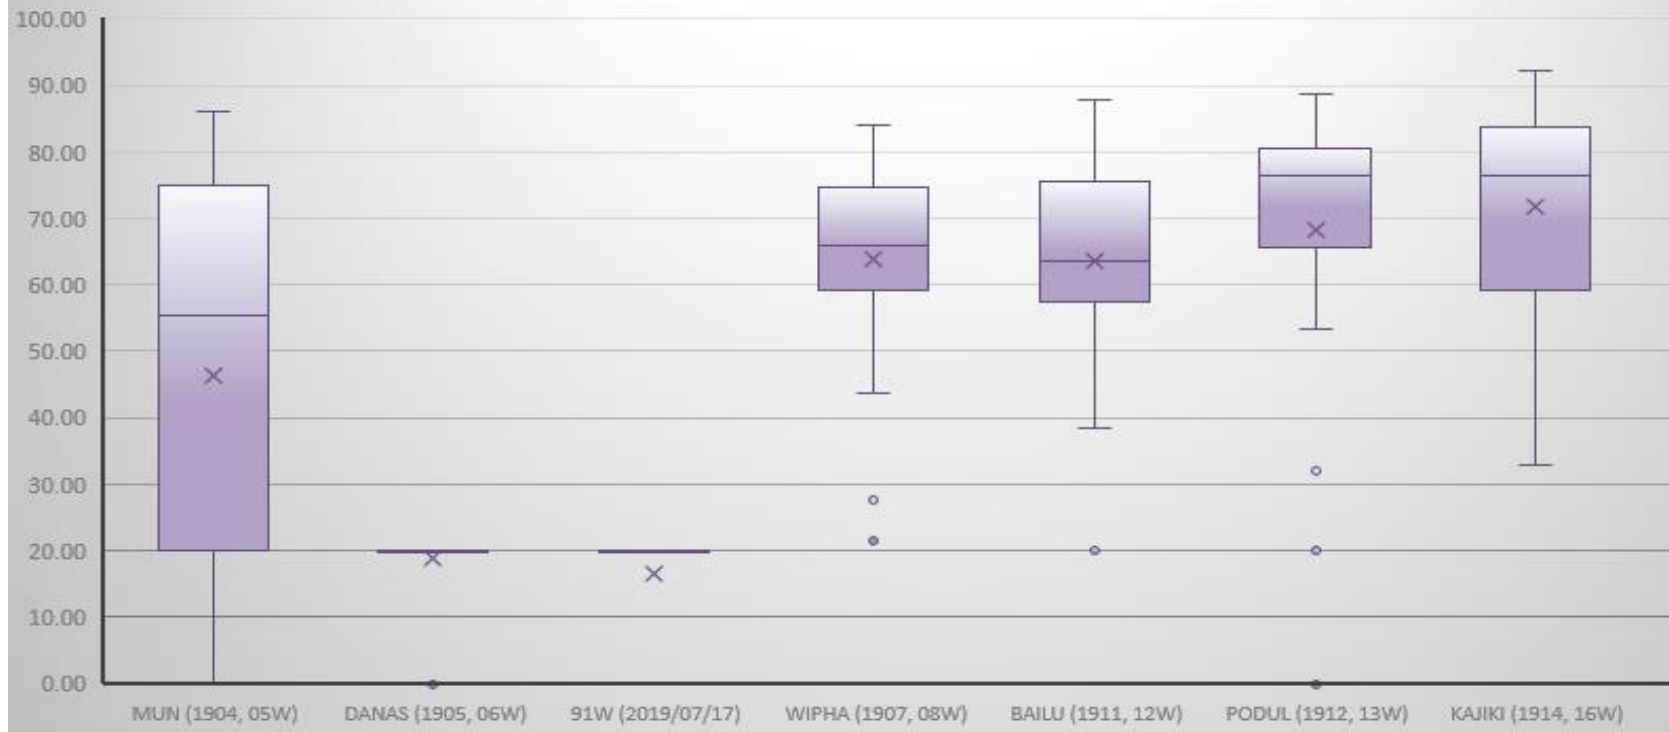

Score Distribution (by TC)

T1 Game Results		2019 ACCUMULATED		23		19		18		32	
NO. OF PARTICIPANTS				MUN (1904, 05W)		DANAS (1905, 06W)		91W (2019/07/17)		WIPHA (1907, 08W)	
RANK	LAST RANK	RISE/FALL	NAME	ROUND	ACCUMULATED SCORE	ROUND SCORE	ROUND SCORE	ROUND SCORE	ROUND SCORE	ROUND SCORE	ROUND SCORE
1	1	0	adrianou0328	7	437.00	81.08	20.00	20.00	20.00	20.00	71.81
2	2	0	(...)	6	432.13	76.00	20.00	20.00	N/A	96.00	192.89
3	4	1	EtnecivKroy	7	403.88	73.75	20.00	20.00	20.00	113.75	177.63
4	3	1	蘿莉愛蜜莉	7	391.12	73.75	20.00	20.00	20.00	113.75	175.13
5	7	2	Ryu4D	7	384.85	55.41	20.00	20.00	20.00	93.75	197.88
6	6	0	降世風迷	7	380.73	59.35	20.00	20.00	20.00	93.75	156.91
7	5	2	Mikuhare	7	379.57	76.27	20.00	20.00	20.00	99.35	160.73
8	9	1	慕容謙信	6	351.54	N/A	20.00	20.00	20.00	116.27	181.65
9	8	1	kutartrain	7	338.66	0.00	20.00	20.00	20.00	40.00	107.63
10	11	1	kongcheung	7	329.20	71.50	20.00	20.00	20.00	40.00	81.41
11	12	1	Hoho	7	305.12	76.00	20.00	20.00	20.00	111.50	121.41
12	13	1	Sunnyman111	6	301.25	52.98	N/A	20.00	20.00	116.00	176.38
13	14	1	loklok0701	4	299.67	N/A	N/A	20.00	20.00	72.98	177.20
14	17	3	Gavin	7	286.51	0.00	20.00	20.00	0.00	60.38	176.38
15	18	3	ElsonYkc	4	285.59	N/A	N/A	20.00	N/A	63.63	136.61
16	10	6	Kenneth	5	273.63	83.75	20.00	103.75	20.00	72.98	136.61
17	16	1	ESSConson	7	270.13	0.00	20.00	20.00	0.00	66.07	66.07
18	19	1	ThomasHKC	5	248.38	N/A	20.00	20.00	20.00	66.07	66.07
19	15	4	Bill Cheng	4	220.65	0.00	N/A	0.00	N/A	40.00	108.63
20	20	0	mindulle	3	181.77	57.80	N/A	57.80	N/A	0.00	74.52
21	30	9	Kel	2	168.50	N/A	N/A	0.00	N/A	0.00	74.52
22	22	0	Cheng Kai Hing jacky	4	166.26	38.00	N/A	38.00	0.00	38.00	78.48
23	21	2	him8212	2	164.25	85.97	N/A	85.97	N/A	85.97	136.28
24	32	8	羊肉麵	2	164.11	N/A	N/A	0.00	N/A	0.00	0.00
25	26	1	Raymond765	3	156.50	N/A	20.00	20.00	N/A	20.00	69.51
26	24	2	熱帶氣旋迷	3	118.89	N/A	N/A	0.00	N/A	0.00	107.51
27	23	4	mickey	3	86.13	20.00	N/A	20.00	N/A	20.00	78.75
28	25	3	Herbert Chan	1	81.55	N/A	N/A	0.00	N/A	0.00	0.00
29	27	2	Eric Tsang	1	77.63	N/A	N/A	0.00	N/A	0.00	27.55
30	28	2	kazeki	1	77.25	N/A	N/A	0.00	N/A	0.00	47.55
31	29	2	Alex	2	76.88	0.00	N/A	0.00	N/A	0.00	0.00
32	31	1	Thomas chan	1	75.61	N/A	N/A	0.00	N/A	0.00	76.88
33	33	0	pto_907	1	71.13	N/A	N/A	0.00	N/A	0.00	0.00
34	34	0	typhoonholics	3	60.00	20.00	20.00	40.00	20.00	60.00	71.13
35	35	0	rctp68	1	56.53	N/A	N/A	0.00	N/A	0.00	71.13
36	36	0	mickey	1	53.35	N/A	N/A	0.00	N/A	0.00	71.13
37	37	0	Franklin	1	50.13	N/A	N/A	0.00	N/A	0.00	71.13
38	38	0	Anthony wu	1	43.78	43.78	N/A	43.78	N/A	43.78	71.13
39	39	0	raymond siu	1	43.72	N/A	N/A	0.00	N/A	0.00	71.13
40	40	0	Tony cheung	1	21.63	N/A	N/A	0.00	N/A	0.00	71.13
41	41	0	Fish_Noob	1	20.00	20.00	N/A	20.00	N/A	20.00	71.13
41	41	0	Qomolengma	1	20.00	N/A	20.00	20.00	N/A	20.00	71.13
41	41	0	mickey	1	20.00	N/A	N/A	0.00	20.00	20.00	71.13
41	41	0	danielcc	1	20.00	N/A	N/A	0.00	N/A	0.00	71.13
45	45	0	Cheng Kai Hing jacky	1	0.00	N/A	0.00	0.00	N/A	0.00	71.13