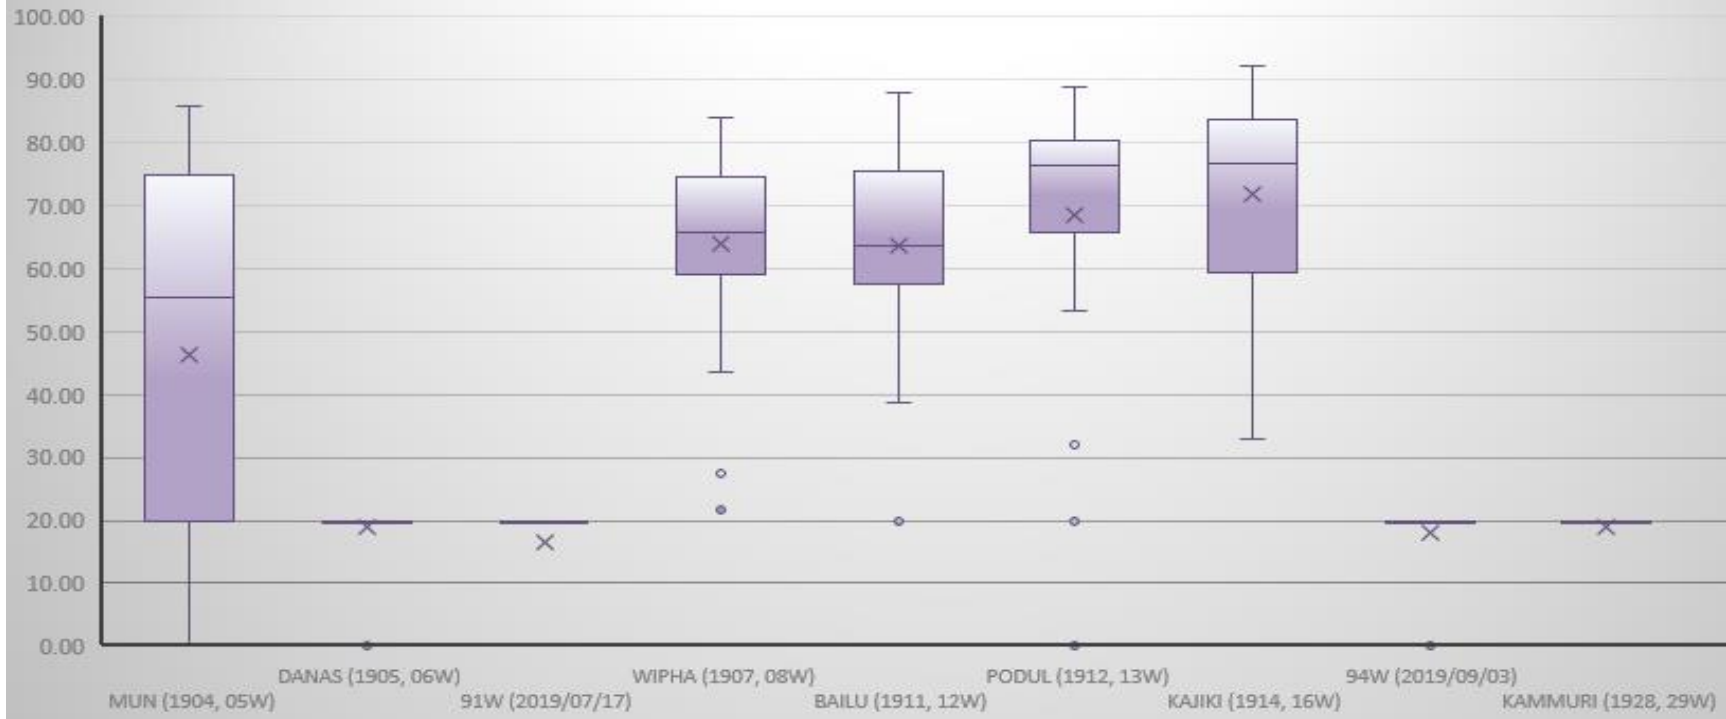

Score Distribution (by TC)

T1 Game Results		2019 ACCUMULATED		23		19		18		32	
NO. OF PARTICIPANTS				MUN (1904, 05W)		DANAS (1905, 06W)		91W (2019/07/17)		WIPHA (1907, 08W)	
RANK	LAST RANK	RISE/FALL	NAME	ROUND	ACCUMULATED SCORE	ROUND SCORE	SUBTOTAL	ROUND SCORE	SUBTOTAL	ROUND SCORE	SUBTOTAL
1	1	0	adrianou0328	9	477.00	81.08	81.08	20.00	101.08	20.00	121.08
2	2	0	(...)	7	452.13	76.00	76.00	20.00	96.00	N/A	96.00
3	3	0	EtneceivKroy	9	443.88	73.75	73.75	20.00	93.75	20.00	113.75
4	4	0	蘿莉愛蜜莉	9	431.12	73.75	73.75	20.00	93.75	20.00	113.75
5	5	0	Ryu4D	9	424.85	55.41	55.41	20.00	75.41	20.00	95.41
6	6	0	降世風迷	9	420.73	59.35	59.35	20.00	79.35	20.00	99.35
7	7	0	Mikuhare	9	419.57	76.27	76.27	20.00	96.27	20.00	116.27
8	8	0	慕容謙信	8	391.54	N/A	0.00	20.00	20.00	20.00	40.00
9	9	0	kutartrain	9	378.66	0.00	0.00	20.00	20.00	20.00	40.00
10	10	0	kongcheung	8	349.20	71.50	71.50	20.00	91.50	20.00	111.50
11	11	0	Hoho	9	345.12	76.00	76.00	20.00	96.00	20.00	116.00
12	12	0	Gavin	9	326.51	0.00	0.00	20.00	20.00	0.00	20.00
13	13	0	SunnyMan	7	321.25	52.98	52.98	N/A	52.98	20.00	72.98
14	15	1	Kenneth	7	313.63	83.75	83.75	20.00	103.75	20.00	123.75
15	14	1	loklok0701	4	299.67	N/A	0.00	N/A	0.00	N/A	0.00
16	17	1	ESSConson	9	290.13	0.00	0.00	20.00	20.00	0.00	20.00
17	18	1	Thomas Ho	7	288.38	N/A	0.00	20.00	20.00	20.00	40.00
18	16	2	ElsonYkc	4	285.59	N/A	0.00	N/A	0.00	N/A	0.00
19	19	0	Bill Cheng	6	260.65	0.00	0.00	N/A	0.00	N/A	0.00
20	24	4	him8212	3	184.25	85.97	85.97	N/A	85.97	N/A	85.97
21	20	1	mindulle	3	181.77	57.80	57.80	N/A	57.80	N/A	57.80
22	21	1	Raymond765	4	176.50	N/A	0.00	20.00	20.00	N/A	20.00
23	22	1	Kel	2	168.50	N/A	0.00	N/A	0.00	N/A	0.00
24	23	1	Cheng Kai Hing jacky	4	166.26	38.00	38.00	N/A	38.00	0.00	38.00
25	25	0	羊肉麵	2	164.11	N/A	0.00	N/A	0.00	N/A	0.00
26	26	0	熱帶氣旋迷	3	118.89	N/A	0.00	N/A	0.00	N/A	0.00
27	27	0	mickey	4	86.13	20.00	20.00	N/A	20.00	N/A	20.00
28	28	0	Herbert Chan	1	81.55	N/A	0.00	N/A	0.00	N/A	0.00
29	29	0	Eric Tsang	1	77.63	N/A	0.00	N/A	0.00	N/A	0.00
30	30	0	kazeki	1	77.25	N/A	0.00	N/A	0.00	N/A	0.00
31	31	0	Alex	2	76.88	0.00	0.00	N/A	0.00	N/A	0.00
32	32	0	Thomas chan	1	75.61	N/A	0.00	N/A	0.00	N/A	0.00
33	33	0	pto_907	1	71.13	N/A	0.00	N/A	0.00	N/A	0.00
34	34	0	typhoonolics	3	60.00	20.00	20.00	20.00	40.00	20.00	60.00
35	35	0	rctp68	1	56.53	N/A	0.00	N/A	0.00	N/A	0.00
36	36	0	mickey	1	53.35	N/A	0.00	N/A	0.00	N/A	0.00
37	37	0	Franklin	1	50.13	N/A	0.00	N/A	0.00	N/A	0.00
38	38	0	Anthony wu	1	43.78	43.78	43.78	N/A	43.78	N/A	43.78
39	39	0	raymond siu	1	43.72	N/A	0.00	N/A	0.00	N/A	0.00
40	41	1	Tommy Chan	2	40.00	N/A	0.00	N/A	0.00	N/A	0.00
41	40	1	Tony cheung	1	21.63	N/A	0.00	N/A	0.00	N/A	0.00
42	41	1	Fish_Noob	1	20.00	20.00	20.00	N/A	20.00	N/A	20.00
42	41	1	Qomolengma	1	20.00	N/A	0.00	20.00	20.00	N/A	20.00
42	41	1	mickey	2	20.00	N/A	0.00	N/A	0.00	20.00	20.00
42	41	1	danielcc	1	20.00	N/A	0.00	N/A	0.00	N/A	0.00
42	41	1	SamLi	1	20.00	N/A	0.00	N/A	0.00	N/A	0.00
42	N/A	N/A	唔學popo嘅OT·走過黎嘅	1	20.00	N/A	0.00	N/A	0.00	N/A	0.00
42	N/A	N/A	chairrex	1	20.00	N/A	0.00	N/A	0.00	N/A	0.00
49	47	2	Cheng Kai Hing jacky	1	0.00	N/A	0.00	0.00	0.00	N/A	0.00