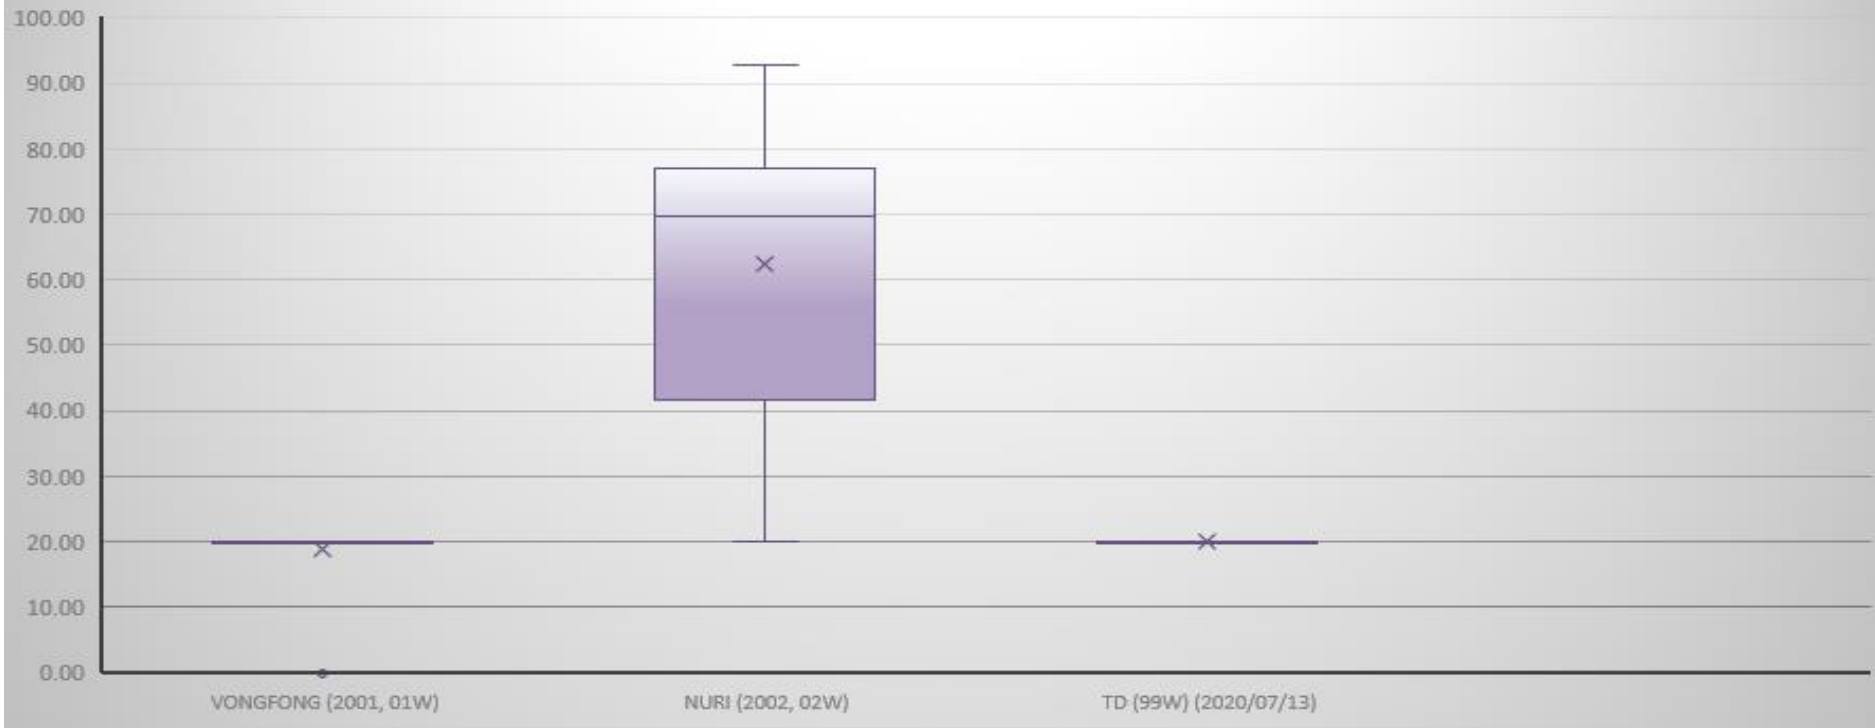

Score Distribution (by TC)

T1 Game Results		2020 ACCUMULATED		NO. OF PARTICIPANTS		17		34		10	
RANK	LAST RANK	RISE/FALL	NAME	ROUND	ACCUMULATED SCORE	VONGFONG (2001, 01W) ROUND SCORE	VONGFONG (2001, 01W) SUBTOTAL	NURI (2002, 02W) ROUND SCORE	NURI (2002, 02W) SUBTOTAL	TD (99W) (2020/07/13) ROUND SCORE	TD (99W) (2020/07/13) SUBTOTAL
1	1	0	蘿莉愛蜜莉	3	129.50	20.00	20.00	89.50	109.50	20.00	129.50
2	2	0	Mikuhare	3	128.50	20.00	20.00	88.50	108.50	20.00	128.50
3	3	0	EtneclvKroy	3	128.25	20.00	20.00	88.25	108.25	20.00	128.25
4	4	0	廢青風迷	3	122.50	20.00	20.00	82.50	102.50	20.00	122.50
5	7	2	kutartrain	3	110.75	20.00	20.00	70.75	90.75	20.00	110.75
6	9	3	Ryu4D	3	109.00	20.00	20.00	69.00	89.00	20.00	109.00
7	11	4	慕容謙信	3	105.50	20.00	20.00	65.50	85.50	20.00	105.50
8	13	5	Hoho	2	103.50	N/A	0.00	83.50	83.50	20.00	103.50
9	5	4	adrianou0328	2	93.50	20.00	20.00	73.50	93.50	N/A	93.50
10	6	4	Gavin	1	92.75	N/A	0.00	92.75	92.75	N/A	92.75
11	8	3	熱帶氣旋迷	2	90.05	20.00	20.00	70.05	90.05	N/A	90.05
12	22	10	Bill Cheng	2	89.75	N/A	0.00	69.75	69.75	20.00	89.75
13	10	3	HKO話事人	1	87.25	N/A	0.00	87.25	87.25	N/A	87.25
14	12	2	Detective Pikachu	2	84.45	20.00	20.00	64.45	84.45	N/A	84.45
15	14	1	Calvin	1	80.25	N/A	0.00	80.25	80.25	N/A	80.25
16	15	1	風暴101	2	78.42	20.00	20.00	58.42	78.42	N/A	78.42
17	16	1	Samuel	1	77.75	N/A	0.00	77.75	77.75	N/A	77.75
18	17	1	Tin	1	75.00	N/A	0.00	75.00	75.00	N/A	75.00
19	18	1	pto_907	1	73.50	N/A	0.00	73.50	73.50	N/A	73.50
20	19	1	ANTHONY WU	1	71.70	N/A	0.00	71.70	71.70	N/A	71.70
21	20	1	CHU MAN CHUNG	1	70.25	N/A	0.00	70.25	70.25	N/A	70.25
22	21	1	Wong Kwong Leung	1	70.00	N/A	0.00	70.00	70.00	N/A	70.00
23	23	0	chairrex	1	66.40	N/A	0.00	66.40	66.40	N/A	66.40
24	24	0	Howard Tam	1	58.14	N/A	0.00	58.14	58.14	N/A	58.14
25	25	0	kongcheung	2	53.25	20.00	20.00	33.25	53.25	N/A	53.25
26	26	0	Cheng Kai Hing jacky	1	44.50	N/A	0.00	44.50	44.50	N/A	44.50
27	27	0	nathaniel wu	1	40.58	N/A	0.00	40.58	40.58	N/A	40.58
28	28	0	屁pp	2	40.00	20.00	20.00	20.00	40.00	N/A	40.00
29	29	0	LTH	2	39.25	0.00	0.00	39.25	39.25	N/A	39.25
30	30	0	ray	1	37.12	N/A	0.00	37.12	37.12	N/A	37.12
31	31	0	(...)	1	36.25	N/A	0.00	36.25	36.25	N/A	36.25
32	32	0	Wayne To	1	30.34	N/A	0.00	30.34	30.34	N/A	30.34
33	33	0	HKOkay	1	20.00	20.00	20.00	N/A	20.00	N/A	20.00
33	33	0	mickey	1	20.00	20.00	20.00	N/A	20.00	N/A	20.00
33	33	0	Kouji	1	20.00	20.00	20.00	N/A	20.00	N/A	20.00
33	33	0	yulida342	1	20.00	N/A	0.00	20.00	20.00	N/A	20.00
33	33	0	lawman	1	20.00	N/A	0.00	20.00	20.00	N/A	20.00
33	N/A	N/A	熱帶低氣壓 99W	1	20.00	N/A	0.00	N/A	0.00	20.00	20.00