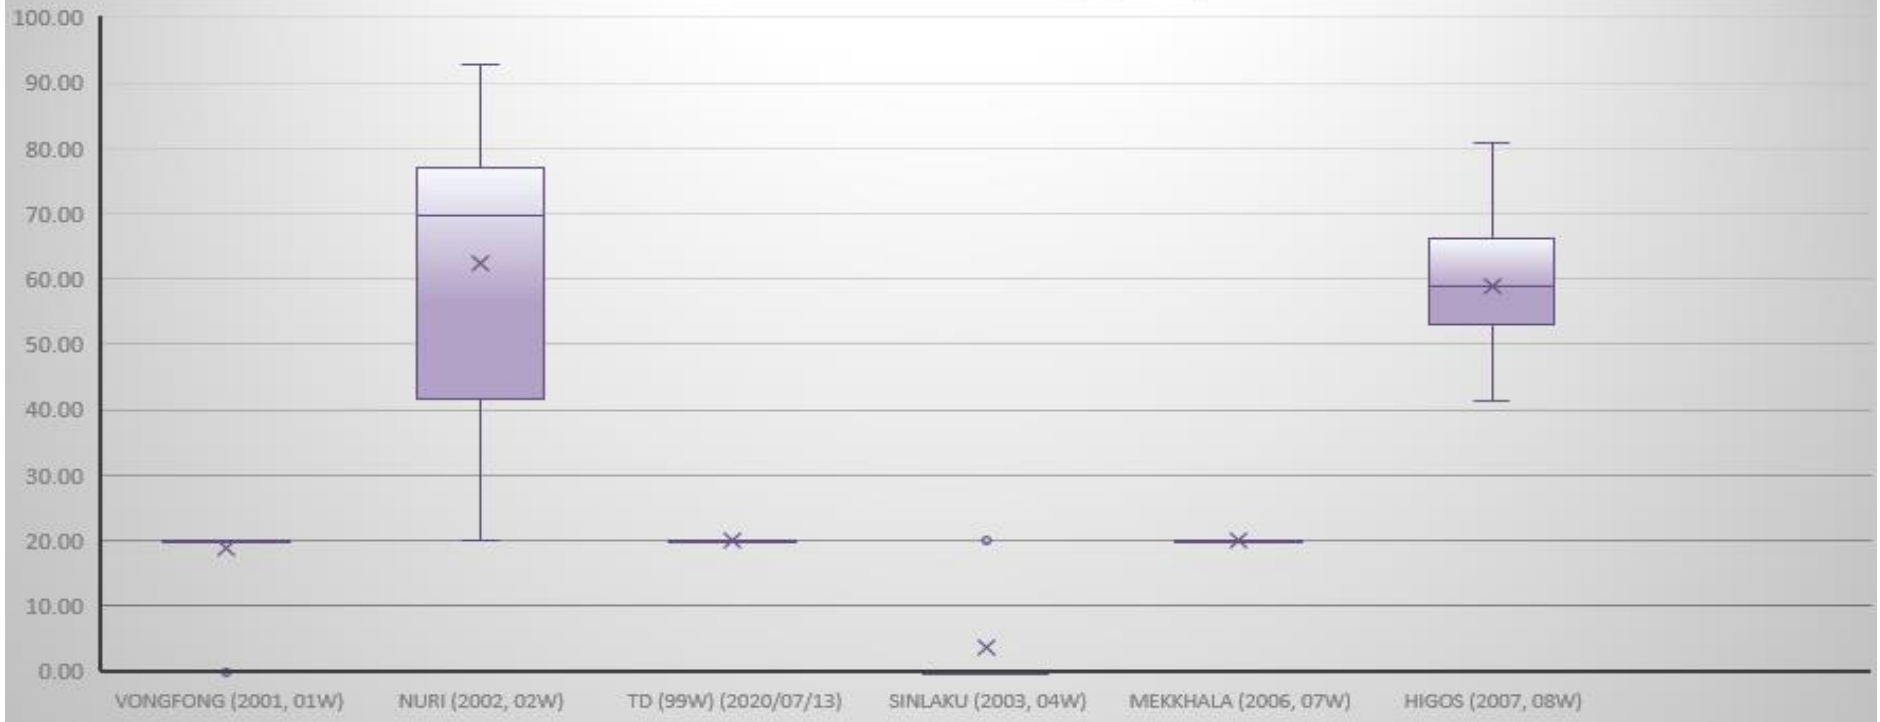

Score Distribution (by TC)

T1 Game Results		2020 ACCUMULATED		17		34		10		11			
		NO. OF PARTICIPANTS											
RANK	LAST RANK	RISE/FALL	NAME	ROUND	ACCUMULATED SCORE	VONGFONG (2001, 01W) ROUND SCORE	VONGFONG (2001, 01W) SUBTOTAL	NURI (2002, 02W) ROUND SCORE	NURI (2002, 02W) SUBTOTAL	TD (99W) (2020/07/13) ROUND SCORE	TD (99W) (2020/07/13) SUBTOTAL	SINLAKE (2003, 04W) ROUND SCORE	SINLAKE (2003, 04W) SUBTOTAL
1	2	▲ 1	Ryu4D	6	217.32	20.00	20.00	69.00	89.00	20.00	109.00	20.00	129.00
2	1	▼ 1	蘿莉愛蜜莉	6	212.50	20.00	20.00	89.50	109.50	20.00	129.50	0.00	129.50
3	3	▲ 0	Mikuhare	6	210.75	20.00	20.00	88.50	108.50	20.00	128.50	0.00	128.50
4	4	▲ 0	EtnecivKroy	6	206.75	20.00	20.00	88.25	108.25	20.00	128.25	0.00	128.25
5	5	▲ 0	廢青風迷	6	191.00	20.00	20.00	82.50	102.50	20.00	122.50	0.00	122.50
6	7	▲ 1	慕容謙信	5	190.25	20.00	20.00	65.50	85.50	20.00	105.50	N/A	105.50
7	6	▼ 1	Bill Cheng	5	188.75	N/A	0.00	69.75	69.75	20.00	89.75	20.00	109.75
8	8	▲ 0	Tang King Ho	4	178.15	N/A	0.00	83.50	83.50	20.00	103.50	N/A	103.50
9	12	▲ 3	Gavin	2	167.50	N/A	0.00	92.75	92.75	N/A	92.75	N/A	92.75
10	9	▼ 1	kutartrain	4	161.50	20.00	20.00	70.75	90.75	20.00	110.75	N/A	110.75
11	10	▼ 1	熱帶氣旋迷	5	151.45	20.00	20.00	70.05	90.05	N/A	90.05	0.00	90.05
12	13	▲ 1	HKO話事人	2	146.25	N/A	0.00	87.25	87.25	N/A	87.25	N/A	87.25
13	18	▲ 5	typhoonholics	2	140.58	N/A	0.00	75.00	75.00	N/A	75.00	N/A	75.00
14	19	▲ 5	pto_907	2	132.25	N/A	0.00	73.50	73.50	N/A	73.50	N/A	73.50
15	25	▲ 10	(...)	3	115.58	N/A	0.00	36.25	36.25	N/A	36.25	N/A	36.25
16	29	▲ 13	Heigo	4	94.02	N/A	0.00	N/A	0.00	20.00	20.00	0.00	20.00
17	11	▼ 6	adrianou0328	2	93.50	20.00	20.00	73.50	93.50	N/A	93.50	N/A	93.50
18	34	▲ 16	HKOkay	2	91.50	20.00	20.00	N/A	20.00	N/A	20.00	N/A	20.00
19	14	▼ 5	Detective Pikachu	2	84.45	20.00	20.00	64.45	84.45	N/A	84.45	N/A	84.45
20	N/A	N/A	Ian Ting Tao	1	80.89	N/A	0.00	N/A	0.00	N/A	0.00	N/A	0.00
21	15	▼ 6	Calvin	1	80.25	N/A	0.00	80.25	80.25	N/A	80.25	N/A	80.25
22	16	▼ 6	風暴101	2	78.42	20.00	20.00	58.42	78.42	N/A	78.42	N/A	78.42
23	17	▼ 6	Samuel	1	77.75	N/A	0.00	77.75	77.75	N/A	77.75	N/A	77.75
23	N/A	N/A	Loklok0701	1	77.75	N/A	0.00	N/A	0.00	N/A	0.00	N/A	0.00
25	N/A	N/A	Kel	1	73.00	N/A	0.00	N/A	0.00	N/A	0.00	N/A	0.00
26	20	▼ 6	ANTHONY WU	1	71.70	N/A	0.00	71.70	71.70	N/A	71.70	N/A	71.70
27	21	▼ 6	CHU MAN CHUNG	1	70.25	N/A	0.00	70.25	70.25	N/A	70.25	N/A	70.25
28	22	▼ 6	Wong Kwong Leung	1	70.00	N/A	0.00	70.00	70.00	N/A	70.00	N/A	70.00
29	23	▼ 6	chairrex	1	66.40	N/A	0.00	66.40	66.40	N/A	66.40	N/A	66.40
30	27	▼ 3	Cheng Kai Hing jacky	2	64.50	N/A	0.00	44.50	44.50	N/A	44.50	N/A	44.50
31	24	▼ 7	Howard Tam	1	58.14	N/A	0.00	58.14	58.14	N/A	58.14	N/A	58.14
32	N/A	N/A	EisonYkc	1	57.91	N/A	0.00	N/A	0.00	N/A	0.00	N/A	0.00
33	26	▼ 7	kongcheung	2	53.25	20.00	20.00	33.25	53.25	N/A	53.25	N/A	53.25
34	N/A	N/A	tkm	1	46.50	N/A	0.00	N/A	0.00	N/A	0.00	N/A	0.00
35	N/A	N/A	playplayha	1	42.60	N/A	0.00	N/A	0.00	N/A	0.00	N/A	0.00
36	28	▼ 8	nathaniel wu	1	40.58	N/A	0.00	40.58	40.58	N/A	40.58	N/A	40.58
37	29	▼ 8	Ghostmaster574	3	40.00	20.00	20.00	20.00	40.00	N/A	40.00	0.00	40.00
38	31	▼ 7	LTH	2	39.25	0.00	0.00	39.25	39.25	N/A	39.25	N/A	39.25
39	32	▼ 7	ray	1	37.12	N/A	0.00	37.12	37.12	N/A	37.12	N/A	37.12
40	33	▼ 7	Wayne To	1	30.34	N/A	0.00	30.34	30.34	N/A	30.34	N/A	30.34
41	34	▼ 7	mickey	1	20.00	20.00	20.00	N/A	20.00	N/A	20.00	N/A	20.00
41	34	▼ 7	Kouji	1	20.00	20.00	20.00	N/A	20.00	N/A	20.00	N/A	20.00
41	34	▼ 7	yulida342	1	20.00	N/A	0.00	20.00	20.00	N/A	20.00	N/A	20.00
41	34	▼ 7	lawman	1	20.00	N/A	0.00	20.00	20.00	N/A	20.00	N/A	20.00
45	39	▼ 6	Cheng Hong Wun	1	0.00	N/A	0.00	N/A	0.00	N/A	0.00	0.00	0.00
45	39	▼ 6	Ivan	1	0.00	N/A	0.00	N/A	0.00	N/A	0.00	0.00	0.00