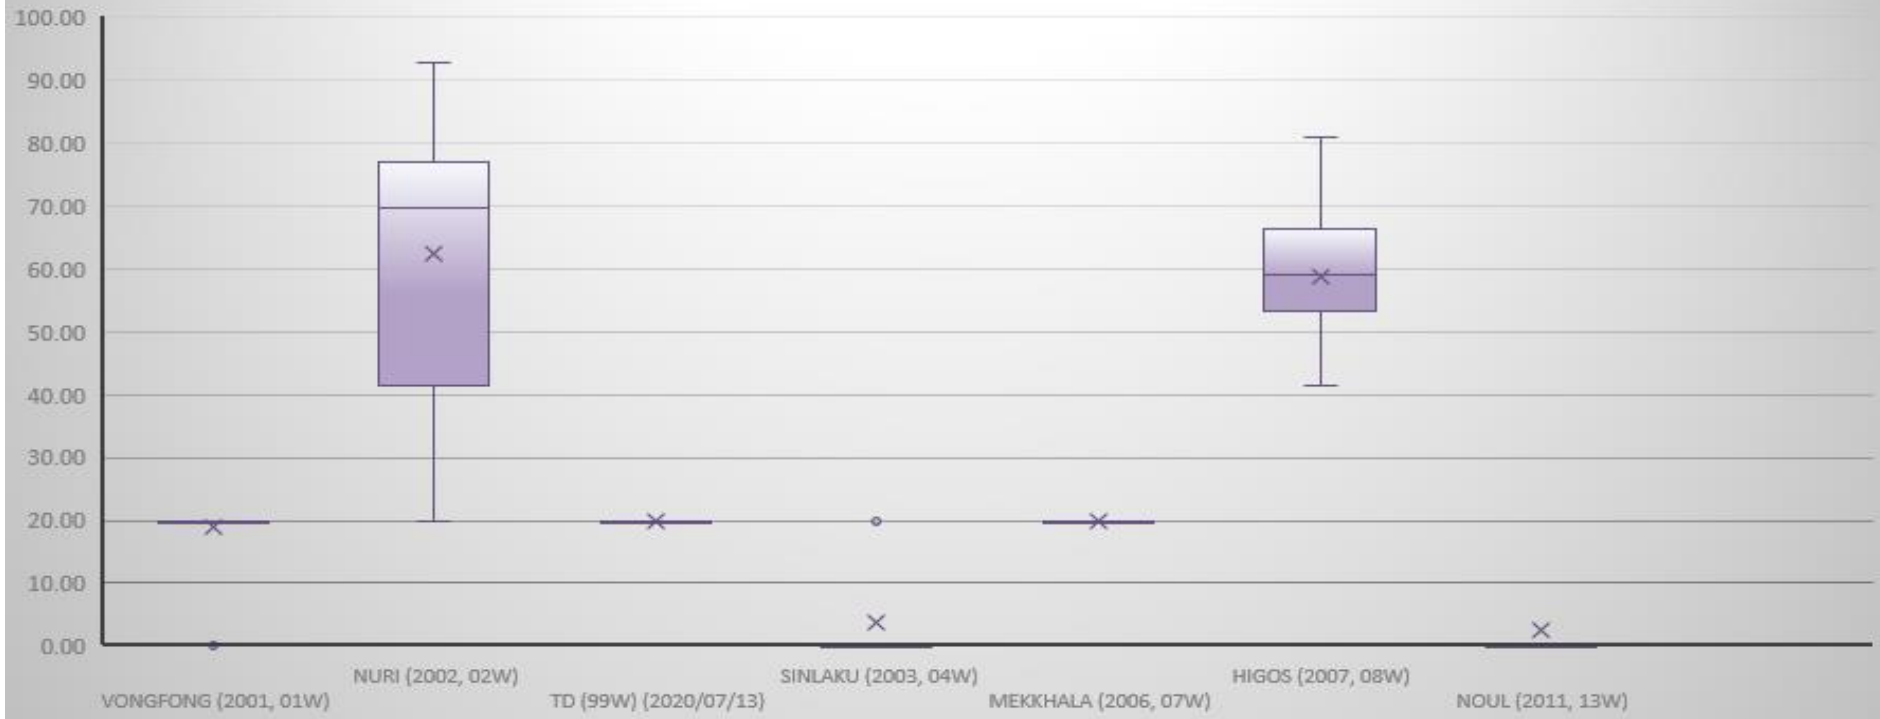

Score Distribution (by TC)

T1 Game Results		2020 ACCUMULATED		NO. OF PARTICIPANTS		17		34		10		11	
RANK	LAST RANK	RISE/FALL	NAME	ROUND	ACCUMULATED SCORE	VONGFONG (2001, 01W) ROUND SCORE	VONGFONG (2001, 01W) SUBTOTAL	NURI (2002, 02W) ROUND SCORE	NURI (2002, 02W) SUBTOTAL	TD (99W) (2020/07/13) ROUND SCORE	TD (99W) (2020/07/13) SUBTOTAL	SINLAKU (2003, 04W) ROUND SCORE	SINLAKU (2003, 04W) SUBTOTAL
1	1	0	Ryu4D	7	217.32	20.00	20.00	69.00	89.00	20.00	109.00	20.00	129.00
2	2	0	蘇莉愛蜜莉	7	212.50	20.00	20.00	89.50	109.50	20.00	129.50	0.00	129.50
3	3	0	Mikuhare	7	210.75	20.00	20.00	88.50	108.50	20.00	128.50	0.00	128.50
4	6	2	慕容謙信	6	210.25	20.00	20.00	65.50	85.50	20.00	105.50	N/A	105.50
5	4	1	EtnecivKroy	7	206.75	20.00	20.00	88.25	108.25	20.00	128.25	0.00	128.25
6	5	1	廢青風迷	7	191.00	20.00	20.00	82.50	102.50	20.00	122.50	0.00	122.50
7	7	0	Bill Cheng	6	188.75	N/A	0.00	69.75	69.75	20.00	89.75	20.00	109.75
8	8	0	Tang King Ho	5	178.15	N/A	0.00	83.50	83.50	20.00	103.50	N/A	103.50
9	9	0	Gavin	3	167.50	N/A	0.00	92.75	92.75	N/A	92.75	N/A	92.75
10	10	0	kutartrain	5	161.50	20.00	20.00	70.75	90.75	20.00	110.75	N/A	110.75
11	11	0	熱帶氣旋迷	6	151.45	20.00	20.00	70.05	90.05	N/A	90.05	0.00	90.05
12	12	0	HKO話事人	2	146.25	N/A	0.00	87.25	87.25	N/A	87.25	N/A	87.25
13	13	0	typhoonholics	2	140.58	N/A	0.00	75.00	75.00	N/A	75.00	N/A	75.00
14	14	0	pto_907	2	132.25	N/A	0.00	73.50	73.50	N/A	73.50	N/A	73.50
15	15	0	(...)	4	115.58	N/A	0.00	36.25	36.25	N/A	36.25	N/A	36.25
16	16	0	Heigo	4	94.02	N/A	0.00	N/A	0.00	20.00	20.00	0.00	20.00
17	17	0	adrianou0328	2	93.50	20.00	20.00	73.50	93.50	N/A	93.50	N/A	93.50
18	18	0	HKOkay	2	91.50	20.00	20.00	N/A	20.00	N/A	20.00	N/A	20.00
19	30	11	Cheng Kai Hing jacky	3	84.50	N/A	0.00	44.50	44.50	N/A	44.50	N/A	44.50
20	19	1	Detective Pikachu	2	84.45	20.00	20.00	64.45	84.45	N/A	84.45	N/A	84.45
21	20	1	Ian Ting Tao	1	80.89	N/A	0.00	N/A	0.00	N/A	0.00	N/A	0.00
22	21	1	Calvin	1	80.25	N/A	0.00	80.25	80.25	N/A	80.25	N/A	80.25
23	22	1	風暴101	2	78.42	20.00	20.00	58.42	78.42	N/A	78.42	N/A	78.42
24	23	1	Samuel	1	77.75	N/A	0.00	77.75	77.75	N/A	77.75	N/A	77.75
24	23	1	Loklok0701	2	77.75	N/A	0.00	N/A	0.00	N/A	0.00	N/A	0.00
26	25	1	Kel	1	73.00	N/A	0.00	N/A	0.00	N/A	0.00	N/A	0.00
27	26	1	ANTHONY WU	1	71.70	N/A	0.00	71.70	71.70	N/A	71.70	N/A	71.70
28	27	1	CHU MAN CHUNG	1	70.25	N/A	0.00	70.25	70.25	N/A	70.25	N/A	70.25
29	28	1	Wong Kwong Leung	1	70.00	N/A	0.00	70.00	70.00	N/A	70.00	N/A	70.00
30	29	1	chairrex	1	66.40	N/A	0.00	66.40	66.40	N/A	66.40	N/A	66.40
31	31	0	Howard Tam	1	58.14	N/A	0.00	58.14	58.14	N/A	58.14	N/A	58.14
32	32	0	EisonYkc	1	57.91	N/A	0.00	N/A	0.00	N/A	0.00	N/A	0.00
33	33	0	kongcheung	2	53.25	20.00	20.00	33.25	53.25	N/A	53.25	N/A	53.25
34	34	0	tkm	1	46.50	N/A	0.00	N/A	0.00	N/A	0.00	N/A	0.00
35	35	0	playplayha	1	42.60	N/A	0.00	N/A	0.00	N/A	0.00	N/A	0.00
36	36	0	nathaniel wu	1	40.58	N/A	0.00	40.58	40.58	N/A	40.58	N/A	40.58
37	37	0	Ghostmaster574	3	40.00	20.00	20.00	20.00	40.00	N/A	40.00	0.00	40.00
38	38	0	LTH	2	39.25	0.00	0.00	39.25	39.25	N/A	39.25	N/A	39.25
39	39	0	ray	1	37.12	N/A	0.00	37.12	37.12	N/A	37.12	N/A	37.12
40	40	0	Wayne To	1	30.34	N/A	0.00	30.34	30.34	N/A	30.34	N/A	30.34
41	41	0	mickey	1	20.00	20.00	20.00	N/A	20.00	N/A	20.00	N/A	20.00
41	41	0	Kouji	1	20.00	20.00	20.00	N/A	20.00	N/A	20.00	N/A	20.00
41	41	0	yulida342	1	20.00	N/A	0.00	20.00	20.00	N/A	20.00	N/A	20.00
41	41	0	lawman	1	20.00	N/A	0.00	20.00	20.00	N/A	20.00	N/A	20.00
45	45	0	Cheng Hong Wun	1	0.00	N/A	0.00	N/A	0.00	N/A	0.00	0.00	0.00
45	45	0	Ivan	1	0.00	N/A	0.00	N/A	0.00	N/A	0.00	0.00	0.00
45	N/A	N/A	Heigo	1	0.00	N/A	0.00	N/A	0.00	N/A	0.00	N/A	0.00
45	N/A	N/A	Sam	1	0.00	N/A	0.00	N/A	0.00	N/A	0.00	N/A	0.00