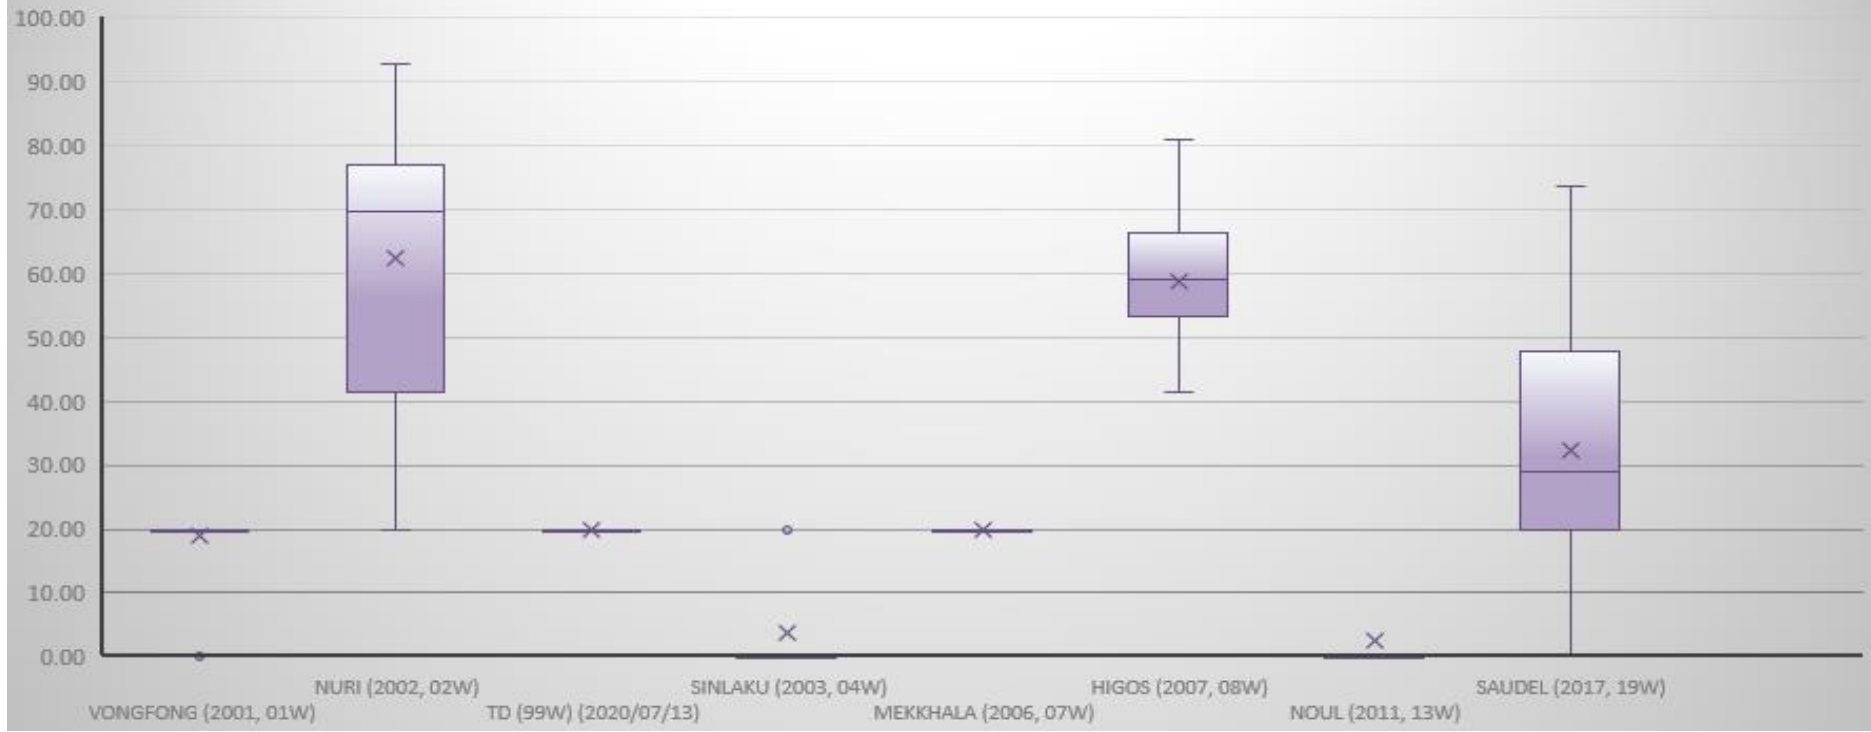

Score Distribution (by TC)

T1 Game Results		2020 ACCUMULATED		NO. OF PARTICIPANTS		17		34		10		11	
RANK	LAST RANK	RISE/FALL	NAME	ROUND	ACCUMULATED SCORE	VONGFONG (2001, 01W) ROUND SCORE	VONGFONG (2001, 01W) SUBTOTAL	NURI (2002, 02W) ROUND SCORE	NURI (2002, 02W) SUBTOTAL	TD (99W) (2020/07/13) ROUND SCORE	TD (99W) (2020/07/13) SUBTOTAL	SINLAKU (2003, 04W) ROUND SCORE	SINLAKU (2003, 04W) SUBTOTAL
1	2	▲ 1	蘿莉愛蜜莉	8	254.25	20.00	20.00	89.50	109.50	20.00	129.50	0.00	129.50
2	7	▲ 5	Bill Cheng	7	247.25	N/A	0.00	69.75	69.75	20.00	89.75	20.00	109.75
3	9	▲ 6	Gavin	4	241.30	N/A	0.00	92.75	92.75	N/A	92.75	N/A	92.75
4	3	▼ 1	Mikuhare	8	239.75	20.00	20.00	88.50	108.50	20.00	128.50	0.00	128.50
5	1	▼ 4	Ryu4D	8	237.32	20.00	20.00	69.00	89.00	20.00	109.00	20.00	129.00
6	4	▼ 2	慕容謙信	7	234.75	20.00	20.00	65.50	85.50	20.00	105.50	N/A	105.50
7	5	▼ 2	EtnecivKroy	8	226.75	20.00	20.00	88.25	108.25	20.00	128.25	0.00	128.25
8	8	▲ 0	Tang King Ho	6	208.40	N/A	0.00	83.50	83.50	20.00	103.50	N/A	103.50
9	6	▼ 3	廢青風迷	8	191.00	20.00	20.00	82.50	102.50	20.00	122.50	0.00	122.50
10	13	▲ 3	typhoonholics	3	188.44	N/A	0.00	75.00	75.00	N/A	75.00	N/A	75.00
11	10	▼ 1	kutartrain	6	161.50	20.00	20.00	70.75	90.75	20.00	110.75	N/A	110.75
12	11	▼ 1	熱帶氣旋迷	6	151.45	20.00	20.00	70.05	90.05	N/A	90.05	0.00	90.05
13	15	▲ 2	(...)	5	151.15	N/A	0.00	36.25	36.25	N/A	36.25	N/A	36.25
14	12	▼ 2	HKO話事人	2	146.25	N/A	0.00	87.25	87.25	N/A	87.25	N/A	87.25
15	14	▼ 1	pto_907	2	132.25	N/A	0.00	73.50	73.50	N/A	73.50	N/A	73.50
16	26	▲ 10	Kel	2	125.48	N/A	0.00	N/A	0.00	N/A	0.00	N/A	0.00
17	16	▼ 1	Heigo	5	94.02	N/A	0.00	N/A	0.00	20.00	20.00	0.00	20.00
18	17	▼ 1	adrianou0328	2	93.50	20.00	20.00	73.50	93.50	N/A	93.50	N/A	93.50
19	18	▼ 1	HKOkay	2	91.50	20.00	20.00	N/A	20.00	N/A	20.00	N/A	20.00
20	19	▼ 1	Cheng Kai Hing jacky	3	84.50	N/A	0.00	44.50	44.50	N/A	44.50	N/A	44.50
21	20	▼ 1	Detective Pikachu	2	84.45	20.00	20.00	64.45	84.45	N/A	84.45	N/A	84.45
22	21	▼ 1	lan Ting Tao	1	80.89	N/A	0.00	N/A	0.00	N/A	0.00	N/A	0.00
23	22	▼ 1	Calvin	1	80.25	N/A	0.00	80.25	80.25	N/A	80.25	N/A	80.25
24	32	▲ 8	ElsonCYK718	2	79.66	N/A	0.00	N/A	0.00	N/A	0.00	N/A	0.00
25	23	▼ 2	風暴101	2	78.42	20.00	20.00	58.42	78.42	N/A	78.42	N/A	78.42
26	24	▼ 2	Samuel	1	77.75	N/A	0.00	77.75	77.75	N/A	77.75	N/A	77.75
26	24	▼ 2	Loklok0701	2	77.75	N/A	0.00	N/A	0.00	N/A	0.00	N/A	0.00
28	N/A	N/A	blackfriday745	1	73.66	N/A	0.00	N/A	0.00	N/A	0.00	N/A	0.00
29	27	▼ 2	ANTHONY WU	1	71.70	N/A	0.00	71.70	71.70	N/A	71.70	N/A	71.70
30	28	▼ 2	CHU MAN CHUNG	1	70.25	N/A	0.00	70.25	70.25	N/A	70.25	N/A	70.25
31	29	▼ 2	Wong Kwong Leung	1	70.00	N/A	0.00	70.00	70.00	N/A	70.00	N/A	70.00
32	30	▼ 2	chairrex	1	66.40	N/A	0.00	66.40	66.40	N/A	66.40	N/A	66.40
33	31	▼ 2	Howard Tam	1	58.14	N/A	0.00	58.14	58.14	N/A	58.14	N/A	58.14
34	33	▼ 1	kongcheung	2	53.25	20.00	20.00	33.25	53.25	N/A	53.25	N/A	53.25
35	34	▼ 1	tkm	1	46.50	N/A	0.00	N/A	0.00	N/A	0.00	N/A	0.00
36	35	▼ 1	playplayha	1	42.60	N/A	0.00	N/A	0.00	N/A	0.00	N/A	0.00
37	36	▼ 1	nathaniel wu	1	40.58	N/A	0.00	40.58	40.58	N/A	40.58	N/A	40.58
38	37	▼ 1	Ghostmaster574	3	40.00	20.00	20.00	20.00	40.00	N/A	40.00	0.00	40.00
39	38	▼ 1	LTH	2	39.25	0.00	0.00	39.25	39.25	N/A	39.25	N/A	39.25
40	39	▼ 1	ray	1	37.12	N/A	0.00	37.12	37.12	N/A	37.12	N/A	37.12
41	40	▼ 1	Wayne To	1	30.34	N/A	0.00	30.34	30.34	N/A	30.34	N/A	30.34
42	41	▼ 1	mickey	1	20.00	20.00	20.00	N/A	20.00	N/A	20.00	N/A	20.00
42	41	▼ 1	Kouji	1	20.00	20.00	20.00	N/A	20.00	N/A	20.00	N/A	20.00
42	41	▼ 1	yulida342	1	20.00	N/A	0.00	20.00	20.00	N/A	20.00	N/A	20.00
42	41	▼ 1	lawman	1	20.00	N/A	0.00	20.00	20.00	N/A	20.00	N/A	20.00
42	N/A	N/A	Tropical Cyclone News	1	20.00	N/A	0.00	N/A	0.00	N/A	0.00	N/A	0.00
47	45	▼ 2	Cheng Hong Wun	1	0.00	N/A	0.00	N/A	0.00	N/A	0.00	0.00	0.00
47	45	▼ 2	Ivan	1	0.00	N/A	0.00	N/A	0.00	N/A	0.00	0.00	0.00
47	45	▼ 2	Heigo	1	0.00	N/A	0.00	N/A	0.00	N/A	0.00	N/A	0.00
47	45	▼ 2	Sam	1	0.00	N/A	0.00	N/A	0.00	N/A	0.00	N/A	0.00