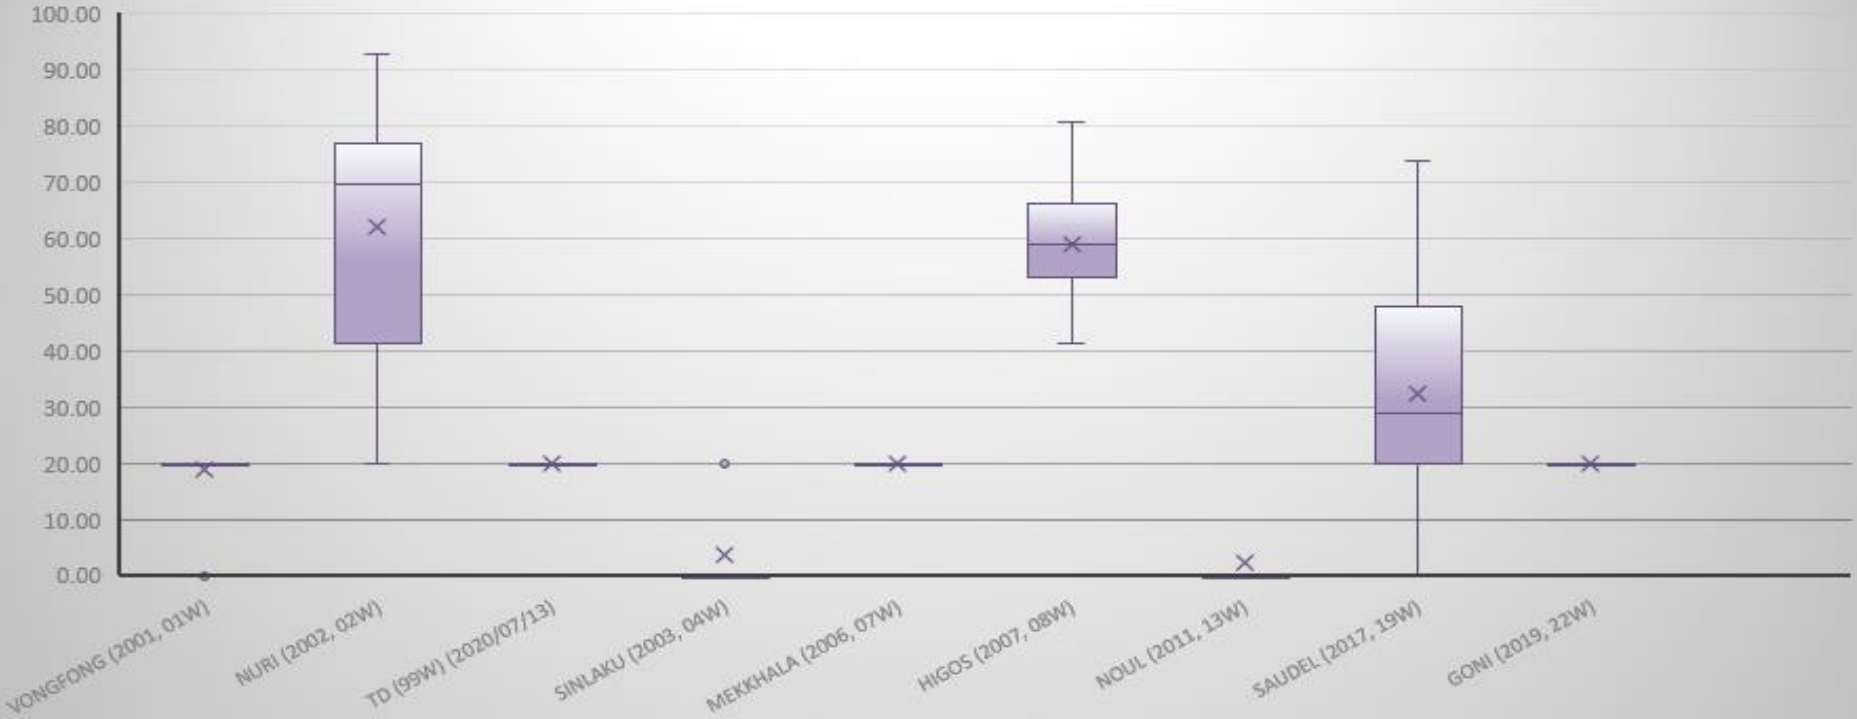

Score Distribution (by TC)

T1 Game Results		2020 ACCUMULATED		NO. OF PARTICIPANTS		17		34		10		11	
RANK	LAST RANK	RISE/FALL	NAME	ROUND	ACCUMULATED SCORE	VONGFONG (2001, 01W) ROUND SCORE	VONGFONG (2001, 01W) SUBTOTAL	NURI (2002, 02W) ROUND SCORE	NURI (2002, 02W) SUBTOTAL	TD (99W) (2020/07/13) ROUND SCORE	TD (99W) (2020/07/13) SUBTOTAL	SINLAKU (2003, 04W) ROUND SCORE	SINLAKU (2003, 04W) SUBTOTAL
1	1	0	蘿莉愛蜜莉	9	274.25	20.00	20.00	89.50	109.50	20.00	129.50	0.00	129.50
2	3	▲ 1	Gavin	5	261.30	N/A	0.00	92.75	92.75	N/A	92.75	N/A	92.75
3	4	▲ 1	Mikuhare	9	259.75	20.00	20.00	88.50	108.50	20.00	128.50	0.00	128.50
4	5	▲ 1	Ryu4D	9	257.32	20.00	20.00	69.00	89.00	20.00	109.00	20.00	129.00
5	6	▲ 1	慕容謙信	8	254.75	20.00	20.00	65.50	85.50	20.00	105.50	N/A	105.50
6	2	▼ 4	Bill Cheng	7	247.25	N/A	0.00	69.75	69.75	20.00	89.75	20.00	109.75
7	7	0	EtnecivKroy	9	246.75	20.00	20.00	88.25	108.25	20.00	128.25	0.00	128.25
8	8	0	Hoho	7	228.40	N/A	0.00	83.50	83.50	20.00	103.50	N/A	103.50
9	9	0	廢青風迷	9	211.00	20.00	20.00	82.50	102.50	20.00	122.50	0.00	122.50
10	10	0	typhoonholics	4	208.44	N/A	0.00	75.00	75.00	N/A	75.00	N/A	75.00
11	11	0	kutartrain	7	181.54	20.00	20.00	70.75	90.75	20.00	110.75	N/A	110.75
12	12	0	熱帶氣旋迷	6	151.45	20.00	20.00	70.05	90.05	N/A	90.05	0.00	90.05
13	13	0	(...)	5	151.15	N/A	0.00	36.25	36.25	N/A	36.25	N/A	36.25
14	14	0	HKO話事人	2	146.25	N/A	0.00	87.25	87.25	N/A	87.25	N/A	87.25
15	15	0	pto_907	2	132.25	N/A	0.00	73.50	73.50	N/A	73.50	N/A	73.50
16	16	0	Kel	2	125.48	N/A	0.00	N/A	0.00	N/A	0.00	N/A	0.00
17	17	0	Heigo	5	94.02	N/A	0.00	N/A	0.00	20.00	20.00	0.00	20.00
18	28	▲ 10	blackfriday745	2	93.66	N/A	0.00	N/A	0.00	N/A	0.00	N/A	0.00
19	18	▼ 1	adrianou0328	2	93.50	20.00	20.00	73.50	93.50	N/A	93.50	N/A	93.50
20	19	▼ 1	HKOkay	2	91.50	20.00	20.00	N/A	20.00	N/A	20.00	N/A	20.00
21	20	▼ 1	Cheng Kai Hing jacky	3	84.50	N/A	0.00	44.50	44.50	N/A	44.50	N/A	44.50
22	21	▼ 1	Detective Pikachu	2	84.45	20.00	20.00	64.45	84.45	N/A	84.45	N/A	84.45
23	22	▼ 1	Ian Ting Tao	1	80.89	N/A	0.00	N/A	0.00	N/A	0.00	N/A	0.00
24	23	▼ 1	Calvin	1	80.25	N/A	0.00	80.25	80.25	N/A	80.25	N/A	80.25
25	24	▼ 1	EisonCYK718	2	79.66	N/A	0.00	N/A	0.00	N/A	0.00	N/A	0.00
26	25	▼ 1	風暴101	2	78.42	20.00	20.00	58.42	78.42	N/A	78.42	N/A	78.42
27	26	▼ 1	Samuel	1	77.75	N/A	0.00	77.75	77.75	N/A	77.75	N/A	77.75
27	26	▼ 1	Loklok0701	2	77.75	N/A	0.00	N/A	0.00	N/A	0.00	N/A	0.00
29	29	0	ANTHONY WU	1	71.70	N/A	0.00	71.70	71.70	N/A	71.70	N/A	71.70
30	30	0	CHU MAN CHUNG	1	70.25	N/A	0.00	70.25	70.25	N/A	70.25	N/A	70.25
31	31	0	Wong Kwong Leung	1	70.00	N/A	0.00	70.00	70.00	N/A	70.00	N/A	70.00
32	32	0	chairrex	1	66.40	N/A	0.00	66.40	66.40	N/A	66.40	N/A	66.40
33	33	0	Howard Tam	1	58.14	N/A	0.00	58.14	58.14	N/A	58.14	N/A	58.14
34	34	0	kongcheung	2	53.25	20.00	20.00	33.25	53.25	N/A	53.25	N/A	53.25
35	35	0	tkm	1	46.50	N/A	0.00	N/A	0.00	N/A	0.00	N/A	0.00
36	36	0	playplayha	1	42.60	N/A	0.00	N/A	0.00	N/A	0.00	N/A	0.00
37	37	0	nathaniel wu	1	40.58	N/A	0.00	40.58	40.58	N/A	40.58	N/A	40.58
38	38	0	Ghostmaster574	3	40.00	20.00	20.00	20.00	40.00	N/A	40.00	0.00	40.00
38	42	▲ 4	Tropical Cyclone News	2	40.00	N/A	0.00	N/A	0.00	N/A	0.00	N/A	0.00
40	39	▼ 1	LTH	2	39.25	0.00	0.00	39.25	39.25	N/A	39.25	N/A	39.25
41	40	▼ 1	ray	1	37.12	N/A	0.00	37.12	37.12	N/A	37.12	N/A	37.12
42	41	▼ 1	Wayne To	1	30.34	N/A	0.00	30.34	30.34	N/A	30.34	N/A	30.34
43	42	▼ 1	mickey	1	20.00	20.00	20.00	N/A	20.00	N/A	20.00	N/A	20.00
43	42	▼ 1	Kouji	1	20.00	20.00	20.00	N/A	20.00	N/A	20.00	N/A	20.00
43	42	▼ 1	yulida342	1	20.00	N/A	0.00	20.00	20.00	N/A	20.00	N/A	20.00
43	42	▼ 1	lawman	1	20.00	N/A	0.00	20.00	20.00	N/A	20.00	N/A	20.00
43	N/A	N/A	Sam Li	1	20.00	N/A	0.00	N/A	0.00	N/A	0.00	N/A	0.00
43	N/A	N/A	HKWC	1	20.00	N/A	0.00	N/A	0.00	N/A	0.00	N/A	0.00
43	N/A	N/A	Alfred09	1	20.00	N/A	0.00	N/A	0.00	N/A	0.00	N/A	0.00
50	47	▼ 3	Cheng Hong Wun	1	0.00	N/A	0.00	N/A	0.00	N/A	0.00	0.00	0.00
50	47	▼ 3	Ivan	1	0.00	N/A	0.00	N/A	0.00	N/A	0.00	0.00	0.00
50	47	▼ 3	Heigo	1	0.00	N/A	0.00	N/A	0.00	N/A	0.00	N/A	0.00
50	47	▼ 3	Sam	1	0.00	N/A	0.00	N/A	0.00	N/A	0.00	N/A	0.00