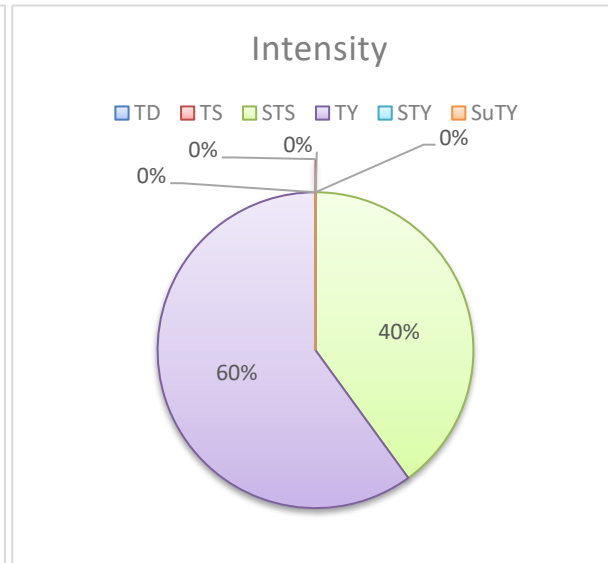

T1 Game Results

ATSANI (2020, 23W)

VALID SUBMISSION TIME: 2020/11/05 18:30 - 2020/11/06 18:30

ACTUAL														T1 No NO SIGNAL NUMBER 1 ISSUED													
														:													
RANK	NAME	T1?	START DATE & TIME	LAT	LONG	INTENSITY	DURATION	HIGHEST SIGNAL	CPA (km)	WIND (km/h)	SUBMISSION DATE & TIME	ERROR	BONUS	FINAL ERROR	SCORE												
1	廢青風迷	T1_No	0000/00/00 00:00	0.0	0.0	FALSE	0:00	FALSE	#N/A	#N/A	2020/11/05 23:05:39	0.00		0.00	20.00												
1	Mikuhare	T1_No	0000/00/00 00:00	0.0	0.0	FALSE	0:00	FALSE	#N/A	#N/A	2020/11/06 15:19:13	0.00		0.00	20.00												
1	Ryu4D	T1_No	0000/00/00 00:00	0.0	0.0	FALSE	0:00	FALSE	#N/A	#N/A	2020/11/06 16:59:41	0.00		0.00	20.00												
1	Hoho	T1_No	0000/00/00 00:00	0.0	0.0	FALSE	0:00	FALSE	#N/A	#N/A	2020/11/06 17:05:37	0.00		0.00	20.00												
1	EtnecivKroy	T1_No	0000/00/00 00:00	0.0	0.0	FALSE	0:00	FALSE	#N/A	#N/A	2020/11/06 17:15:59	0.00		0.00	20.00												
1	蘿莉愛蜜莉	T1_No	0000/00/00 00:00	0.0	0.0	FALSE	0:00	FALSE	#N/A	#N/A	2020/11/06 18:17:27	0.00		0.00	20.00												
#####	Gavin	T1_Yes	2020/11/06 15:40	20.8	120.4	TY	30:00	T1	280	40	2020/11/05 18:30:18	WRONG		WRONG	0.00												
#####	Heigo	T1_Yes	2020/11/06 17:40	21.3	120.2	TY	5:20	T3	360	60	2020/11/05 21:54:36	WRONG		WRONG	0.00												
#####	慕容謙信	T1_Yes	2020/11/06 22:40	21.2	120.1	TY	32:40	T1	270	39	2020/11/05 21:56:00	WRONG		WRONG	0.00												
#####	typhoonholics	T1_Yes	2020/11/06 15:40	20.9	120.2	STS	28:40	T1	320	43	2020/11/06 01:21:44	WRONG		WRONG	0.00												
#####	bill cheng	T1_Yes	2020/11/06 18:15	21.4	120.4	STS	36:00	T1	300	35	2020/11/06 12:54:03	WRONG		WRONG	0.00												

Invalid Submission(s):

NOTE: Participants will NOT get any bonus if they submitted their forecasts within 3 hours before the T1 issuing time even if their submissions were the first 10 earliest.

Score Distribution (by TC)