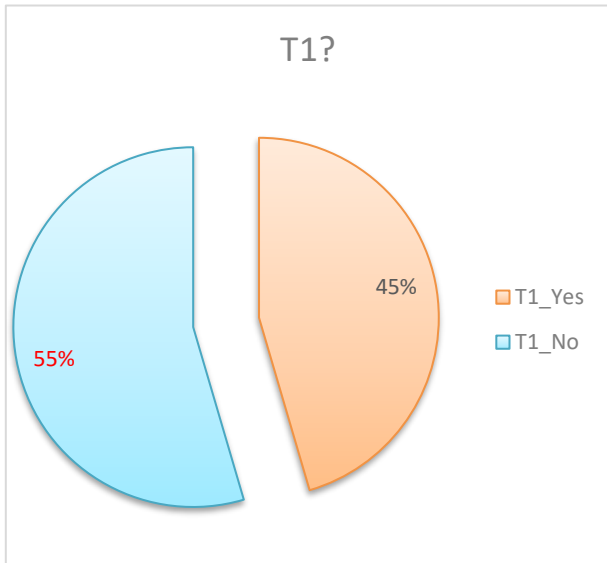

Invalid Submission(s):

NOTE: Participants will NOT get any bonus if they submitted their forecasts within 3 hours before the T1 issuing time even if their submissions were the first 10 earliest.

Score Distribution (by TC)