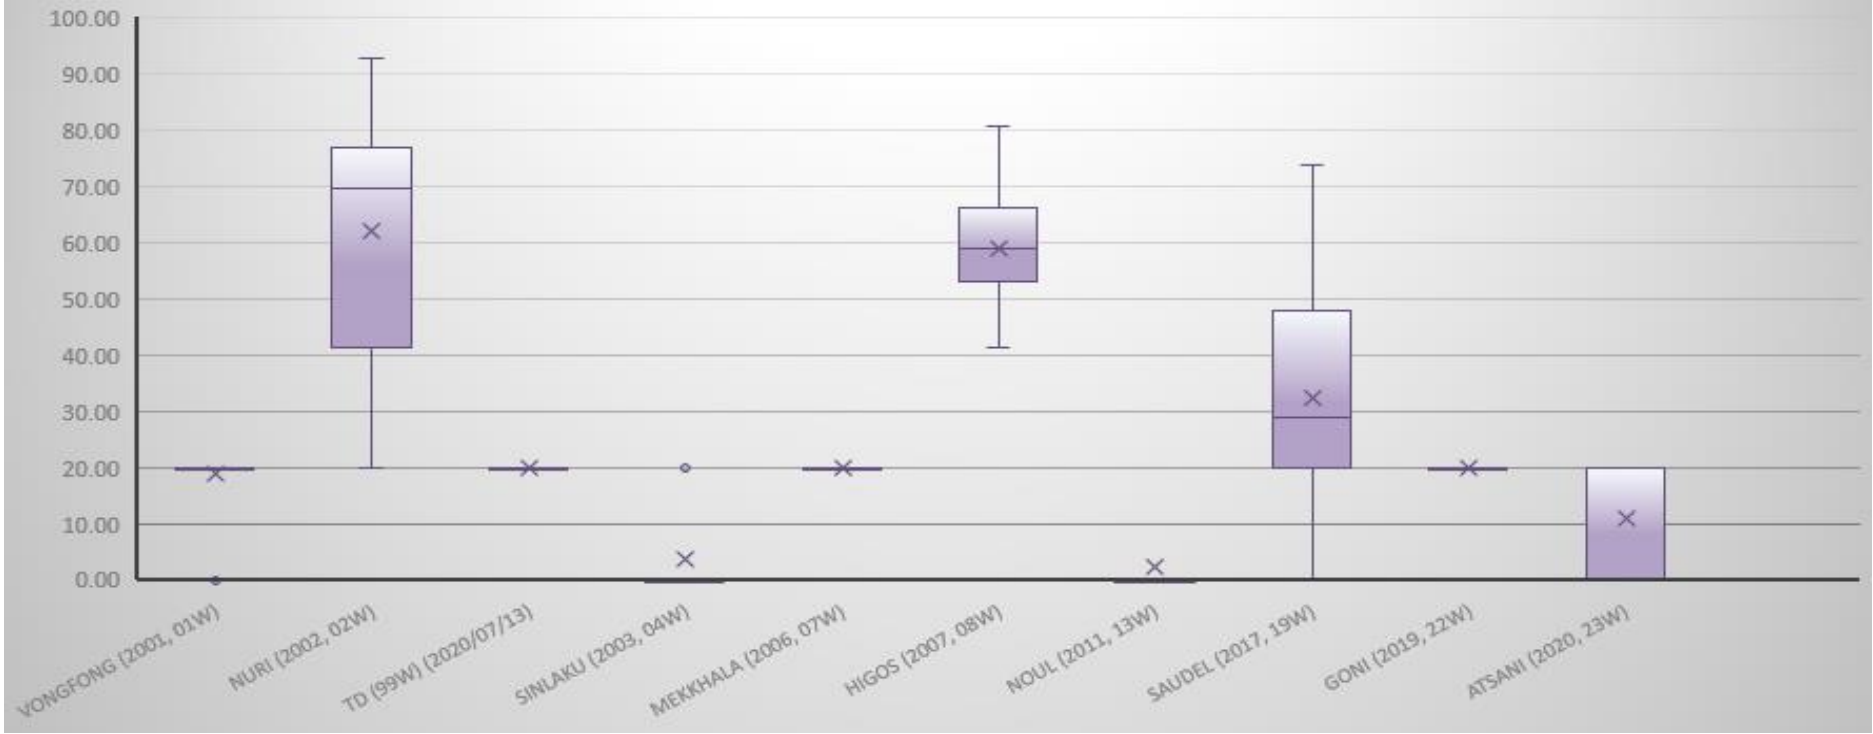

T1 Game Results

ATSANI (2020, 23W)

VALID SUBMISSION TIME: 2020/11/05 18:30 - 2020/11/06 18:30

ACTUAL														T1 No NO SIGNAL NUMBER 1 ISSUED													
														:													
RANK	NAME	T1?	START DATE & TIME	LAT	LONG	INTENSITY	DURATION	HIGHEST SIGNAL	CPA (km)	WIND (km/h)	SUBMISSION DATE & TIME	ERROR	BONUS	FINAL ERROR	SCORE												
1	廢青風迷	T1_No	0000/00/00 00:00	0.0	0.0	FALSE	0:00	FALSE	#N/A	#N/A	2020/11/05 23:05:39	0.00		0.00	20.00												
1	Mikuhare	T1_No	0000/00/00 00:00	0.0	0.0	FALSE	0:00	FALSE	#N/A	#N/A	2020/11/06 15:19:13	0.00		0.00	20.00												
1	Ryu4D	T1_No	0000/00/00 00:00	0.0	0.0	FALSE	0:00	FALSE	#N/A	#N/A	2020/11/06 16:59:41	0.00		0.00	20.00												
1	Hoho	T1_No	0000/00/00 00:00	0.0	0.0	FALSE	0:00	FALSE	#N/A	#N/A	2020/11/06 17:05:37	0.00		0.00	20.00												
1	EtnecivKroy	T1_No	0000/00/00 00:00	0.0	0.0	FALSE	0:00	FALSE	#N/A	#N/A	2020/11/06 17:15:59	0.00		0.00	20.00												
1	蘿莉愛蜜莉	T1_No	0000/00/00 00:00	0.0	0.0	FALSE	0:00	FALSE	#N/A	#N/A	2020/11/06 18:17:27	0.00		0.00	20.00												
#####	Gavin	T1_Yes	2020/11/06 15:40	20.8	120.4	TY	30:00	T1	280	40	2020/11/05 18:30:18	WRONG		WRONG	0.00												
#####	Heigo	T1_Yes	2020/11/06 17:40	21.3	120.2	TY	5:20	T3	360	60	2020/11/05 21:54:36	WRONG		WRONG	0.00												
#####	慕容謙信	T1_Yes	2020/11/06 22:40	21.2	120.1	TY	32:40	T1	270	39	2020/11/05 21:56:00	WRONG		WRONG	0.00												
#####	typhoonholics	T1_Yes	2020/11/06 15:40	20.9	120.2	STS	28:40	T1	320	43	2020/11/06 01:21:44	WRONG		WRONG	0.00												
#####	bill cheng	T1_Yes	2020/11/06 18:15	21.4	120.4	STS	36:00	T1	300	35	2020/11/06 12:54:03	WRONG		WRONG	0.00												

Invalid Submission(s):

NOTE: Participants will NOT get any bonus if they submitted their forecasts within 3 hours before the T1 issuing time even if their submissions were the first 10 earliest.

Score Distribution (by TC)