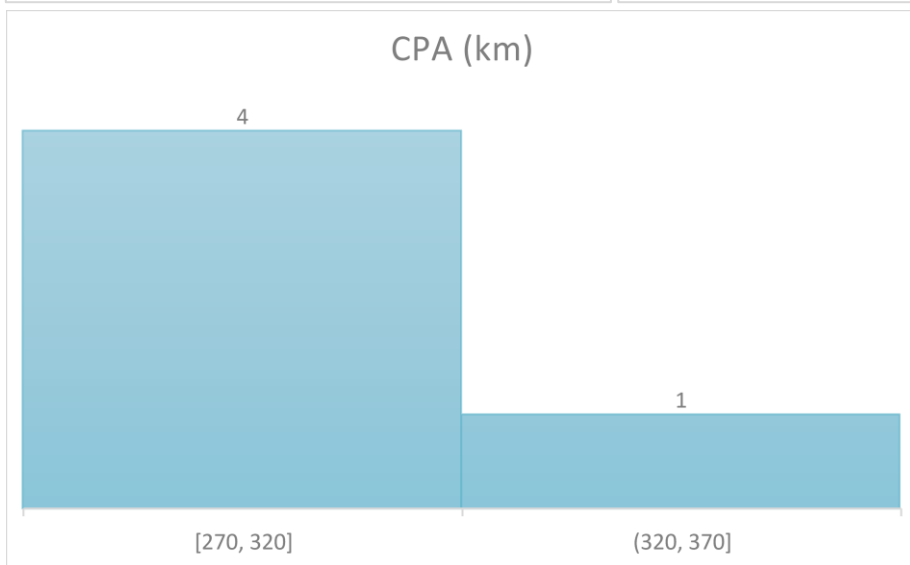

Invalid Submission(s):

NOTE: Participants will NOT get any bonus if they submitted their forecasts within 3 hours before the T1 issuing time even if their submissions were the first 10 earliest.

Score Distribution (by TC)